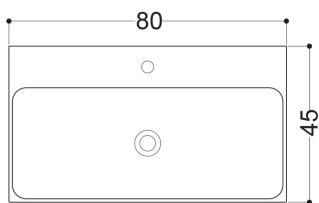

AXA

NORMAL

WS110_LAVABO SOSPESO, INCASSO, DA PIANO CON PIANO RUBINETTERIA
 WALL-HUNG, INSET, OVERTOP BASIN WITH TAP HOLE 80X45 CM

N.B.: Le misure indicate possono subire una variazione dello 0,8 % circa, dovuta ad usura stampi o a piccole variazioni delle caratteristiche tecniche relative alle materie prime che compongono l'impasto.

N.B.: Indicated size could have a variation of about 0,8 % due to the usure of the moulds or the small variations of the raw materials' technical characteristics used in the mixture.

Collection
Normal

Model |
Normal 80

Dimensions Metric

1 inch = 2.54 cm
 1 inch = 25.4 mm

WS[®]
BATH
COLLECTIONS

1051 Lea Drive - Collegetown, PA 19426
 Tel. 215 513 9400 - Fax 610 831 0215
www.ws bathcollections.com - info@ws bathcollections.com

MOUNTING HARDWARE

Wall-mount installation

Bolts

Vessel/ countertop installation

Silicone (*optional*)

Collection
Normal

Model |
Normal 80

Dimensions Metric
1 inch = 2.54 cm
1 inch = 25.4 mm