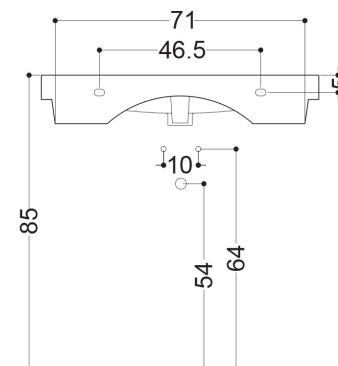

AXA

NORMAL

WS110_LAVABO SOSPESO, INCASSO, DA PIANO CON PIANO RUBINETTERIA
 WALL-HUNG, INSET, OVERTOP BASIN WITH TAP HOLE 80X45 CM

N.B.: Le misure indicate possono subire una variazione dello 0,8 % circa, dovuta ad usura stampi o a piccole variazioni delle caratteristiche tecniche relative alle materie prime che compongono l'impasto.

N.B.: Indicated size could have a variation of about 0,8 % due to the usure of the moulds or the small variations of the raw materials' technical characteristics used in the mixture.

Collection
Normal

Model |
Normal 80

Dimensions Metric

1 inch = 2.54 cm
 1 inch = 25.4 mm

WS[®]
BATH
COLLECTIONS

1051 Lea Drive - Collegetown, PA 19426
 Tel. 215 513 9400 - Fax 610 831 0215
www.ws bathcollections.com - info@ws bathcollections.com

MOUNTING HARDWARE

Wall-mount installation

Bolts

Vessel/ countertop installation

Silicone (*optional*)

Collection
Normal

Model |
Normal 80

Dimensions Metric
1 inch = 2.54 cm
1 inch = 25.4 mm