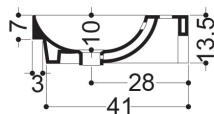

AXA

NORMAL

WS110_LAVABO SOSPESO, INCASSO, DA PIANO CON PIANO RUBINETTERIA
 WALL-HUNG, INSET, OVERTOP BASIN WITH TAP HOLE 80X45 CM

N.B.: Le misure indicate possono subire una variazione dello 0,8 % circa, dovuta ad usura stampi o a piccole variazioni delle caratteristiche tecniche relative alle materie prime che compongono l'impasto.

N.B.: Indicated size could have a variation of about 0,8 % due to the usure of the moulds or the small variations of the raw materials' technical characteristics used in the mixture.

Collection
Normal

Model |
Normal 80

Dimensions Metric

1 inch = 2.54 cm
 1 inch = 25.4 mm

WS[®]
BATH
COLLECTIONS

1051 Lea Drive - Collegetown, PA 19426
 Tel. 215 513 9400 - Fax 610 831 0215
www.ws bathcollections.com - info@ws bathcollections.com

MOUNTING HARDWARE

Wall-mount installation

Bolts

Vessel/ countertop installation

Silicone (*optional*)

Collection
Normal

Model |
Normal 80

Dimensions Metric
1 inch = 2.54 cm
1 inch = 25.4 mm