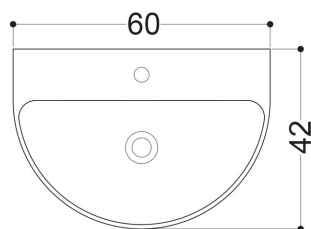

AXA

NORMAL

WS117_LAVABO DA PIANO E SOSPESO CON PIANO RUBINETTERIA
OVERTOP OR WALL-HUNG BASIN WITH TAP HOLE 60X42 CM

N.B.: Le misure indicate possono subire una variazione dello 0,8 % circa, dovuta ad usura stampi o a piccole variazioni delle caratteristiche tecniche relative alle materie prime che compongono l' impasto.

N.B.: Indicated size could have a variation of about 0,8 % due to the usure of the moulds or the small variations of the raw materials' technical characteristics used in the mixture.

Collection
Normal

Model |
Normal 60A

Dimensions Metric

1 inch = 2.54 cm
1 inch = 25.4 mm

WS[®]
BATH
COLLECTIONS

1051 Lea Drive - Collegetown, PA 19426
Tel. 215 513 9400 - Fax 610 831 0215
www.ws bathcollections.com - info@ws bathcollections.com

MOUNTING HARDWARE

Wall-mount installation

Vessel/ countertop installation

Bolts

Silicone (*optional*)

Collection
Normal

Model |
Normal 60 A

Dimensions Metric
1 inch = 2.54 cm
1 inch = 25.4 mm