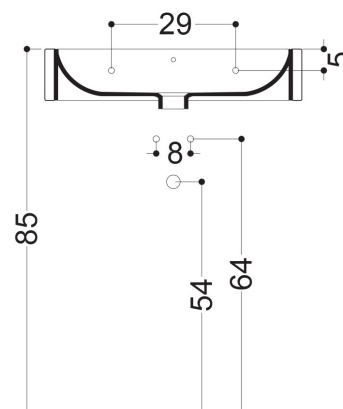

AXA

NORMAL

WS117_LAVABO DA PIANO E SOSPESO CON PIANO RUBINETTERIA
OVERTOP OR WALL-HUNG BASIN WITH TAP HOLE 60X42 CM

N.B.: Le misure indicate possono subire una variazione dello 0,8 % circa, dovuta ad usura stampi o a piccole variazioni delle caratteristiche tecniche relative alle materie prime che compongono l' impasto.

N.B.: Indicated size could have a variation of about 0,8 % due to the usure of the moulds or the small variations of the raw materials' technical characteristics used in the mixture.

Collection
Normal

Model |
Normal 60A

Dimensions Metric

1 inch = 2.54 cm
1 inch = 25.4 mm

WS[®]
BATH
COLLECTIONS

1051 Lea Drive - Collegetown, PA 19426
Tel. 215 513 9400 - Fax 610 831 0215
www.ws bathcollections.com - info@ws bathcollections.com

MOUNTING HARDWARE

Wall-mount installation

Vessel/ countertop installation

Bolts

Silicone (*optional*)

Collection
Normal

Model |
Normal 60 A

Dimensions Metric
1 inch = 2.54 cm
1 inch = 25.4 mm