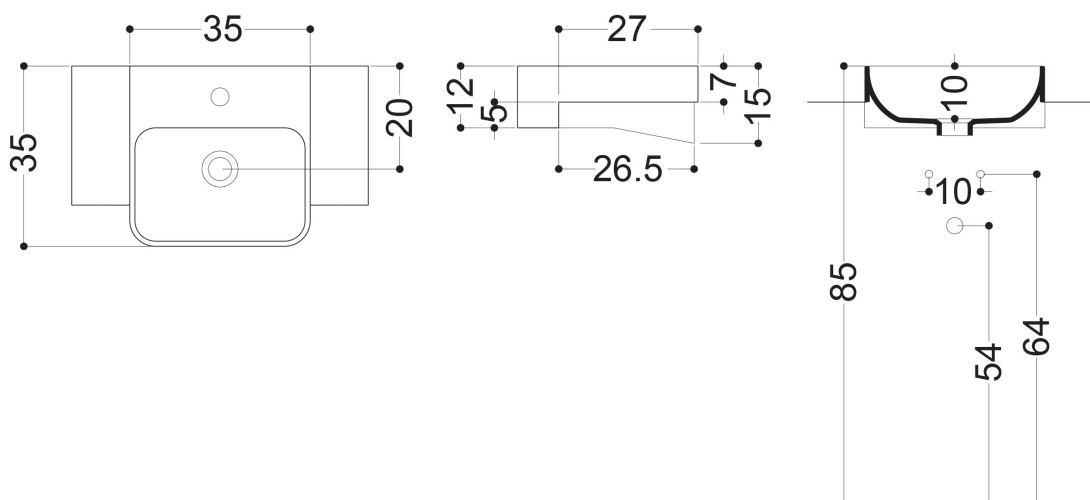

AXA

NORMAL

WS112_LAVABO SEMINCASSO CON PIANO RUBINETTERIA
SEMI INSET BASIN WITH TAP HOLE 35X35 CM

N.B.: Le misure indicate possono subire una variazione dello 0.8 % circa, dovuta ad usura stampi o a piccole variazioni delle caratteristiche tecniche relative alle materie prime che compongono l' impasto.

N.B.: Indicated size could have a variation of about 0.8 % due to the usure of the moulds or the small variations of the raw materials' technical characteristics used in the mixture.

Collection
Normal

Model |
Normal 35

Dimensions Metric

1 inch = 2.54 cm
1 inch = 25.4 mm

WS[®]
BATH
COLLECTIONS

1051 Lea Drive - Collegetown, PA 19426
Tel. 215 513 9400 - Fax 610 831 0215
www.ws bathcollections.com - info@ws bathcollections.com

MOUNTING HARDWARE

Wall-mount installation

Vessel/ countertop installation

Bolts

Silicone (*optional*)

Collection
Normal

Model |
Normal 35

Dimensions Metric
1 inch = 2.54 cm
1 inch = 25.4 mm