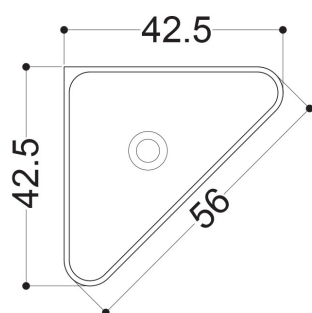

AXA

NORMAL

WS108_LAVABO 04S DA PIANO SENZA PIANO RUBINETTERIA
01C OVERTOP BASIN WITHOUT TAP HOLE 42X42 CM

N.B.: Le misure indicate possono subire una variazione dello 0,8 % circa, dovuta ad usura stampi o a piccole variazioni delle caratteristiche tecniche relative alle materie prime che compongono l'impasto.

N.B.: Indicated size could have a variation of about 0,8 % due to the usure of the moulds or the small variations of the raw materials' technical characteristics used in the mixture.

Collection
Normal

Model |
Normal 04S

Dimensions Metric

1 inch = 2.54 cm
1 inch = 25.4 mm

WS[®]
BATH
COLLECTIONS

1051 Lea Drive - Colleagueville, PA 19426
Tel. 215 513 9400 - Fax 610 831 0215
www.ws bathcollections.com - info@ws bathcollections.com

MOUNTING HARDWARE

Wall-mount installation

Vessel/ countertop installation

Bolts

Silicone (*optional*)

Collection
Normal

Model |
Normal 04S

Dimensions Metric
1 inch = 2.54 cm
1 inch = 25.4 mm