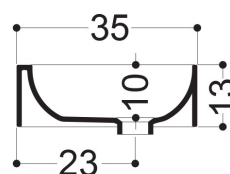

AXA

NORMAL

WS108_LAVABO 04S DA PIANO SENZA PIANO RUBINETTERIA
01C OVERTOP BASIN WITHOUT TAP HOLE 42X42 CM

N.B.: Le misure indicate possono subire una variazione dello 0,8 % circa, dovuta ad usura stampi o a piccole variazioni delle caratteristiche tecniche relative alle materie prime che compongono l'impasto.

N.B.: Indicated size could have a variation of about 0,8 % due to the usure of the moulds or the small variations of the raw materials' technical characteristics used in the mixture.

Collection
Normal

Model |
Normal 04S

Dimensions Metric

1 inch = 2.54 cm
1 inch = 25.4 mm

WS[®]
BATH
COLLECTIONS

1051 Lea Drive - Colleagueville, PA 19426
Tel. 215 513 9400 - Fax 610 831 0215
www.ws bathcollections.com - info@ws bathcollections.com

MOUNTING HARDWARE

Wall-mount installation

Vessel/ countertop installation

Bolts

Silicone (*optional*)

Collection
Normal

Model |
Normal 04S

Dimensions Metric
1 inch = 2.54 cm
1 inch = 25.4 mm