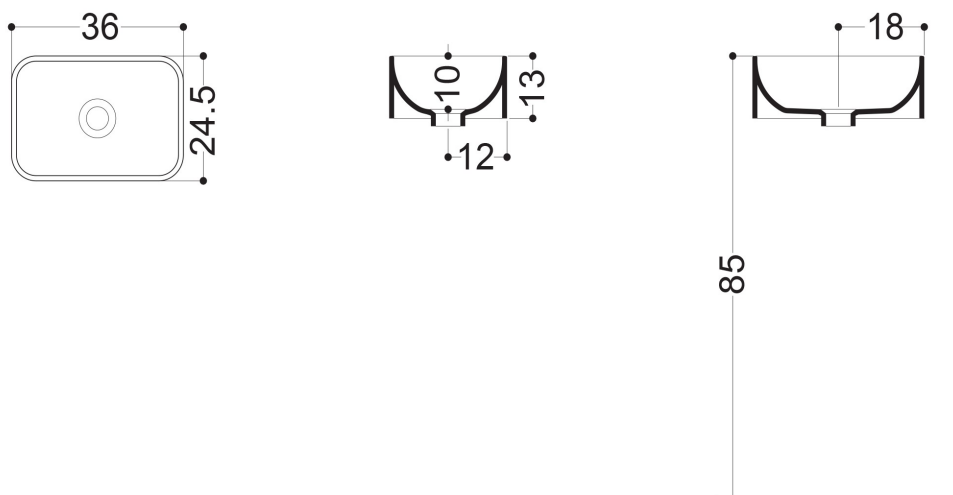

AXA

NORMAL

WS102_LAVABO 01S DA PIANO SENZA PIANO RUBINETTERIA
01S OVERTOP BASIN WITHOUT TAP HOLE 24X35 CM

N.B.: Le misure indicate possono subire una variazione dello 0,8 % circa, dovuta ad usura stampi o a piccole variazioni delle caratteristiche tecniche relative alle materie prime che compongono l'impasto.

N.B.: Indicated size could have a variation of about 0,8 % due to the usure of the moulds or the small variations of the raw materials' technical characteristics used in the mixture.

Collection
Normal

Model |
Normal 01S

Dimensions Metric

1 inch = 2.54 cm
1 inch = 25.4 mm

WS[®]
BATH
COLLECTIONS

1051 Lea Drive - Collegeville, PA 19426
Tel. 215 513 9400 - Fax 610 831 0215
www.ws bathcollections.com - info@ws bathcollections.com

MOUNTING HARDWARE

Wall-mount installation

Bolts

Vessel/ countertop installation

Silicone (*optional*)

Collection
Normal

Model |
Normal 01S

Dimensions Metric
1 inch = 2.54 cm
1 inch = 25.4 mm