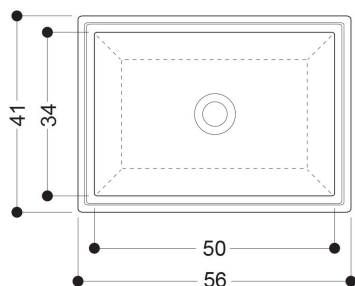

W H I T E S T O N E

SINK : LAVABO SOTTOPIANO
UNDERTOP BASIN

CODICE/CODE: WS03301F

MISURE/SIZE: 50x41 H19 CM

PESO/WEIGHT: 12 KG

N.B.: Le misure indicate possono subire una variazione dello 0,8 % circa, dovuta ad usura stampi o a piccole variazioni delle caratteristiche tecniche relative alle materie prime che compongono l'impasto.

N.B.: Indicated size could have a variation of about 0,8 % due to the usure of the moulds or the small variations of the raw materials' technical characteristics used in the mixture.

misure scasso sul piano
sizes of cut on the top

Collection
Whitestone

Model |
Sink 50

Dimensions Metric

1 inch = 2.54 cm

1 inch = 25.4 mm

WS[®]
BATH
COLLECTIONS

1051 Lea Drive - Collegeville, PA 19426
Tel. 215 513 9400 - Fax 610 831 0215

www.ws bathcollections.com - info@ws bathcollections.com

1 inch = 2.54 cm
1 inch = 25.4 mm

WS[®]
BATH
COLLECTIONS

1051 Lea Drive - Collegeville, PA 19426
Tel. 215 513 9400 - Fax 610 831 0215

www.ws bathcollections.com - info@ws bathcollections.com