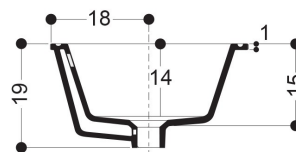

W H I T E S T O N E

SINK : LAVABO SOTTOPIANO
UNDERTOP BASIN

CODICE/CODE: WS03301F

MISURE/SIZE: 50x41 H19 CM

PESO/WEIGHT: 12 KG

N.B.: Le misure indicate possono subire una variazione dello 0,8 % circa, dovuta ad usura stampi o a piccole variazioni delle caratteristiche tecniche relative alle materie prime che compongono l'impasto.

N.B.: Indicated size could have a variation of about 0,8 % due to the usure of the moulds or the small variations of the raw materials' technical characteristics used in the mixture.

misure scasso sul piano
sizes of cut on the top

Collection
Whitestone

Model |
Sink 50

Dimensions Metric

1 inch = 2.54 cm

1 inch = 25.4 mm

WS[®]
BATH
COLLECTIONS

1051 Lea Drive - Collegeville, PA 19426
Tel. 215 513 9400 - Fax 610 831 0215

www.ws bathcollections.com - info@ws bathcollections.com

1 inch = 2.54 cm
1 inch = 25.4 mm

WS[®]
BATH
COLLECTIONS

1051 Lea Drive - Collegeville, PA 19426
Tel. 215 513 9400 - Fax 610 831 0215

www.ws bathcollections.com - info@ws bathcollections.com