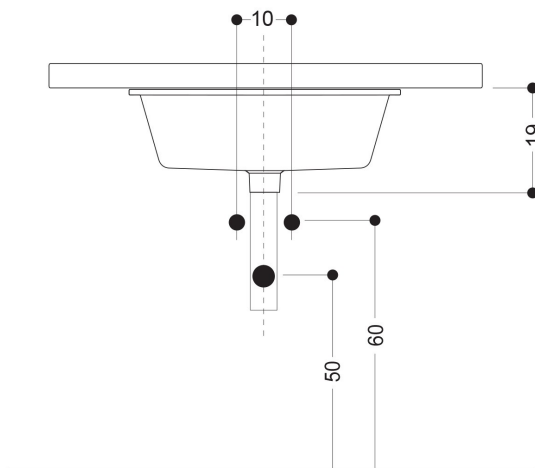

W H I T E S T O N E

SINK : LAVABO SOTTOPIANO
UNDERTOP BASIN

CODICE/CODE: WS03301F

MISURE/SIZE: 50x41 H19 CM

PESO/WEIGHT: 12 KG

N.B.: Le misure indicate possono subire una variazione dello 0,8 % circa, dovuta ad usura stampi o a piccole variazioni delle caratteristiche tecniche relative alle materie prime che compongono l'impasto.

N.B.: Indicated size could have a variation of about 0,8 % due to the usure of the moulds or the small variations of the raw materials' technical characteristics used in the mixture.

misure scasso sul piano
sizes of cut on the top

Collection
Whitestone

Model |
Sink 50

Dimensions Metric

1 inch = 2.54 cm

1 inch = 25.4 mm

WS[®]
BATH
COLLECTIONS

1051 Lea Drive - Collegeville, PA 19426
Tel. 215 513 9400 - Fax 610 831 0215

www.ws bathcollections.com - info@ws bathcollections.com

1 inch = 2.54 cm
1 inch = 25.4 mm

WS[®]
BATH
COLLECTIONS

1051 Lea Drive - Collegeville, PA 19426
Tel. 215 513 9400 - Fax 610 831 0215

www.ws bathcollections.com - info@ws bathcollections.com