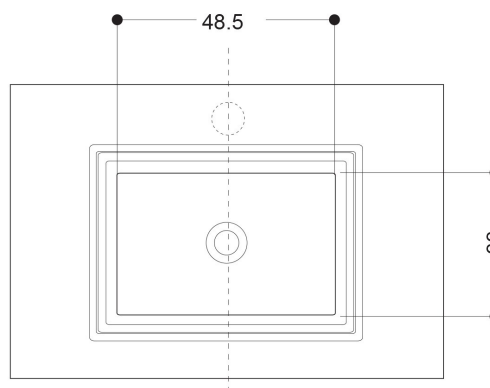

W H I T E S T O N E

SINK : LAVABO SOTTOPIANO
UNDERTOP BASIN

CODICE/CODE: WS03301F

MISURE/SIZE: 50x41 H19 CM

PESO/WEIGHT: 12 KG

N.B.: Le misure indicate possono subire una variazione dello 0,8 % circa, dovuta ad usura stampi o a piccole variazioni delle caratteristiche tecniche relative alle materie prime che compongono l'impasto.

N.B.: Indicated size could have a variation of about 0,8 % due to the usure of the moulds or the small variations of the raw materials' technical characteristics used in the mixture.

misure scasso sul piano
sizes of cut on the top

Collection
Whitestone

Model |
Sink 50

Dimensions Metric

1 inch = 2.54 cm

1 inch = 25.4 mm

WS[®]
BATH
COLLECTIONS

1051 Lea Drive - Collegeville, PA 19426
Tel. 215 513 9400 - Fax 610 831 0215

www.ws bathcollections.com - info@ws bathcollections.com

1 inch = 2.54 cm
1 inch = 25.4 mm

WS[®]
BATH
COLLECTIONS

1051 Lea Drive - Collegeville, PA 19426
Tel. 215 513 9400 - Fax 610 831 0215

www.ws bathcollections.com - info@ws bathcollections.com