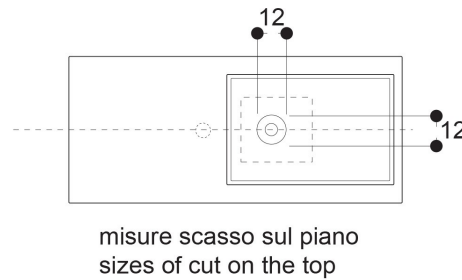

W H I T E
S T O N E

OM OUT : LAVABO DA PIANO

OVERTOP BASIN

CODICE/CODE: WS03701F

MISURE/SIZE: 60x40 H11 CM

PESO/WEIGHT: 9,3 KG

N.B.: Le misure indicate possono subire una variazione dello 0,8 % circa, dovuta ad usura stampi o a piccole variazioni delle caratteristiche tecniche relative alle materie prime che compongono l'impasto.

N.B.: Indicated size could have a variation of about 0,8 % due to the usure of the moulds or the small variations of the raw materials' technical characteristics used in the mixture.

Collection
Whitestone

Model |
Om Out

Dimensions Metric

1 inch = 2.54 cm

1 inch = 25.4 mm

WS[®]
BATH
COLLECTIONS

1051 Lea Drive - Colleagueville, PA 19426
Tel. 215 513 9400 - Fax 610 831 0215

www.wsbathcollections.com - info@wsbathcollections.com

MOUNTING HARDWARE

Wall-mount installation

Bolts

Vessel/ countertop installation

Silicone (*optional*)

Collection
Whitestone

Model |
O m o u t

Dimensions Metric
1 inch = 2.54 cm
1 inch = 25.4 mm