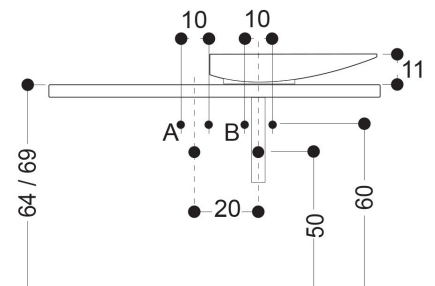

W H I T E
S T O N E

OM OUT : LAVABO DA PIANO

OVERTOP BASIN

CODICE/CODE: WS03701F

MISURE/SIZE: 60x40 H11 CM

PESO/WEIGHT: 9,3 KG

N.B.: Le misure indicate possono subire una variazione dello 0,8 % circa, dovuta ad usura stampi o a piccole variazioni delle caratteristiche tecniche relative alle materie prime che compongono l'impasto.

N.B.: Indicated size could have a variation of about 0,8 % due to the usure of the moulds or the small variations of the raw materials' technical characteristics used in the mixture.

Collection
Whitestone

Model |
Om Out

Dimensions Metric

1 inch = 2.54 cm

1 inch = 25.4 mm

WS[®]
BATH
COLLECTIONS

1051 Lea Drive - Colleagueville, PA 19426
Tel. 215 513 9400 - Fax 610 831 0215

www.wsbathcollections.com - info@wsbathcollections.com

MOUNTING HARDWARE

Wall-mount installation

Bolts

Vessel/ countertop installation

Silicone (*optional*)

Collection
Whitestone

Model |
O m o u t

Dimensions Metric
1 inch = 2.54 cm
1 inch = 25.4 mm