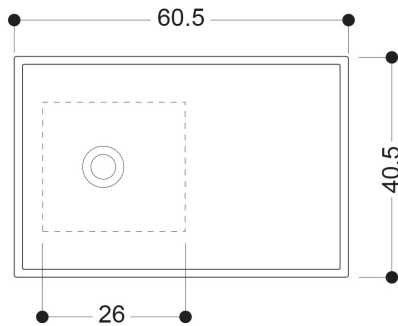

W H I T E
S T O N E

OM OUT : LAVABO DA PIANO

OVERTOP BASIN

CODICE/CODE: WS03701F

MISURE/SIZE: 60x40 H11 CM

PESO/WEIGHT: 9,3 KG

N.B.: Le misure indicate possono subire una variazione dello 0,8 % circa, dovuta ad usura stampi o a piccole variazioni delle caratteristiche tecniche relative alle materie prime che compongono l'impasto.

N.B.: Indicated size could have a variation of about 0,8 % due to the usure of the moulds or the small variations of the raw materials' technical characteristics used in the mixture.

Collection
Whitestone

Model |
Om Out

Dimensions Metric

1 inch = 2.54 cm

1 inch = 25.4 mm

WS[®]
BATH
COLLECTIONS

1051 Lea Drive - Colleagueville, PA 19426
Tel. 215 513 9400 - Fax 610 831 0215

www.wsbathcollections.com - info@wsbathcollections.com

MOUNTING HARDWARE

Wall-mount installation

Bolts

Vessel/ countertop installation

Silicone (*optional*)

Collection
Whitestone

Model |
O m o u t

Dimensions Metric
1 inch = 2.54 cm
1 inch = 25.4 mm