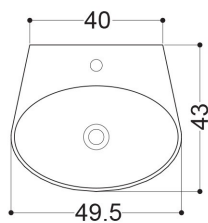

AXA

H10

82091_LAVABO DA PIANO CON PIANO RUBINETTERIA 50X43 CM
OVERTOP BASIN WITH TAP HOLE 50X43 CM

N.B.: Le misure indicate possono subire una variazione dello 0,8 % circa, dovuta ad usura stampi o a piccole variazioni delle caratteristiche tecniche relative alle materie prime che compongono l' impasto.

N.B.: Indicated size could have a variation of about 0,8 % due to the usure of the moulds or the small variations of the raw materials' technical characteristics used in the mixture.

Collection
H10

Model |
H 10 500

Dimensions Metric

1 inch = 2.54 cm
1 inch = 25.4 mm

WS[®]
BATH
COLLECTIONS

1051 Lea Drive - Collegeville, PA 19426
Tel. 215 513 9400 - Fax 610 831 0215
www.ws bathcollections.com - info@ws bathcollections.com

MOUNTING HARDWARE

Wall-mount installation

Bolts

Vessel/ countertop installation

Silicone (*optional*)

Collection
H10

Model |
H10 500

Dimensions Metric
1 inch = 2.54 cm
1 inch = 25.4 mm