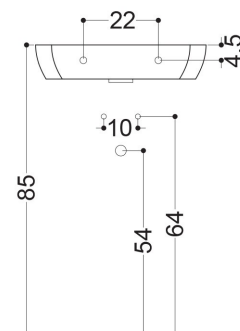

AXA

H10

82091_LAVABO DA PIANO CON PIANO RUBINETTERIA 50X43 CM
OVERTOP BASIN WITH TAP HOLE 50X43 CM

N.B.: Le misure indicate possono subire una variazione dello 0,8 % circa, dovuta ad usura stampi o a piccole variazioni delle caratteristiche tecniche relative alle materie prime che compongono l' impasto.

N.B.: Indicated size could have a variation of about 0,8 % due to the usure of the moulds or the small variations of the raw materials' technical characteristics used in the mixture.

Collection
H10

Model |
H 10 500

Dimensions Metric

1 inch = 2.54 cm
1 inch = 25.4 mm

WS[®]
BATH
COLLECTIONS

1051 Lea Drive - Collegeville, PA 19426
Tel. 215 513 9400 - Fax 610 831 0215
www.ws bathcollections.com - info@ws bathcollections.com

MOUNTING HARDWARE

Wall-mount installation

Bolts

Vessel/ countertop installation

Silicone (*optional*)

Collection
H10

Model |
H10 500

Dimensions Metric
1 inch = 2.54 cm
1 inch = 25.4 mm