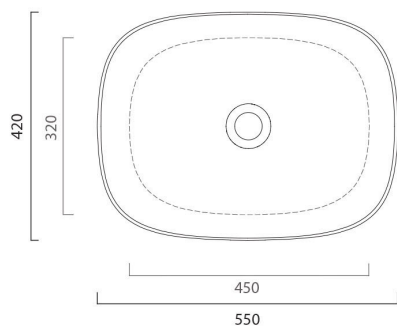

## Seed 55x42 h15

Lavabo

wash basin

Dimensioni / dimensions

L550- P420 - H 150

Troppo pieno / over flow : No / No CL

Peso netto / net weight : Kg 14

Capienza vasca / Capacity litres : 17,5 lt

Appoggio / sit-on

Collection  
Seed

Model |  
Seed 55.42

Dimensions Metric

1 inch = 2.54 cm  
1 inch = 25.4 mm

**WS**<sup>®</sup>  
BATH  
COLLECTIONS

1051 Lea Drive - Collegeville, PA 19426  
Tel. 215 513 9400 - Fax 610 831 0215  
[www.wsbathcollections.com](http://www.wsbathcollections.com) - [info@wsbathcollections.com](mailto:info@wsbathcollections.com)

### Vessel/ countertop installation

Bolts

Silicone (*optional*)

Collection  
Seed

Model |  
Seed 55.42

Dimensions Metric  
*1 inch = 2.54 cm*  
*1 inch = 25.4 mm*

**WS**<sup>®</sup>

**BATH  
COLLECTIONS**