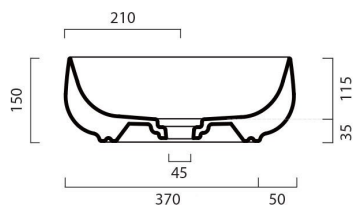

## Seed 55x42 h15

Lavabo

wash basin

Dimensioni / dimensions

L550- P420 - H 150

Troppo pieno / over flow : No / No CL

Peso netto / net weight : Kg 14

Capienza vasca / Capacity litres : 17,5 lt

Appoggio / sit-on

Collection  
Seed

Model |  
Seed 55.42

Dimensions Metric

1 inch = 2.54 cm  
1 inch = 25.4 mm

**WS**<sup>®</sup>  
BATH  
COLLECTIONS

1051 Lea Drive - Collegeville, PA 19426  
Tel. 215 513 9400 - Fax 610 831 0215  
[www.wsbathcollections.com](http://www.wsbathcollections.com) - [info@wsbathcollections.com](mailto:info@wsbathcollections.com)

### Vessel/ countertop installation

Bolts

Silicone (*optional*)

Collection  
Seed

Model |  
Seed 55.42

Dimensions Metric  
*1 inch = 2.54 cm*  
*1 inch = 25.4 mm*

**WS**<sup>®</sup>

**BATH  
COLLECTIONS**