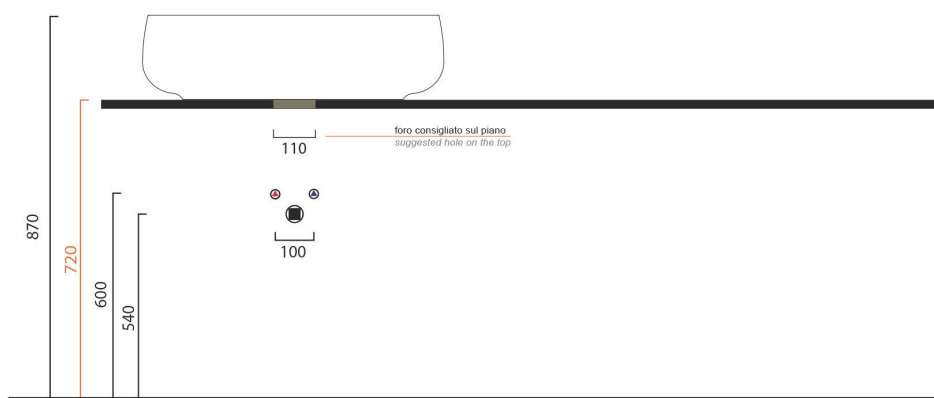

## Seed 55x42 h15

Lavabo

wash basin

Dimensioni / dimensions

L550- P420 - H 150

Troppo pieno / over flow : No / No CL

Peso netto / net weight : Kg 14

Capienza vasca / Capacity litres : 17,5 lt

Appoggio / sit-on

Collection  
Seed

Model |  
Seed 55.42

Dimensions Metric

1 inch = 2.54 cm  
1 inch = 25.4 mm

**WS**<sup>®</sup>  
BATH  
COLLECTIONS

1051 Lea Drive - Collegeville, PA 19426  
Tel. 215 513 9400 - Fax 610 831 0215  
[www.wsbathcollections.com](http://www.wsbathcollections.com) - [info@wsbathcollections.com](mailto:info@wsbathcollections.com)

### Vessel/ countertop installation

Bolts

Silicone (*optional*)

Collection  
Seed

Model |  
Seed 55.42

Dimensions Metric  
*1 inch = 2.54 cm*  
*1 inch = 25.4 mm*

**WS**<sup>®</sup>

**BATH  
COLLECTIONS**