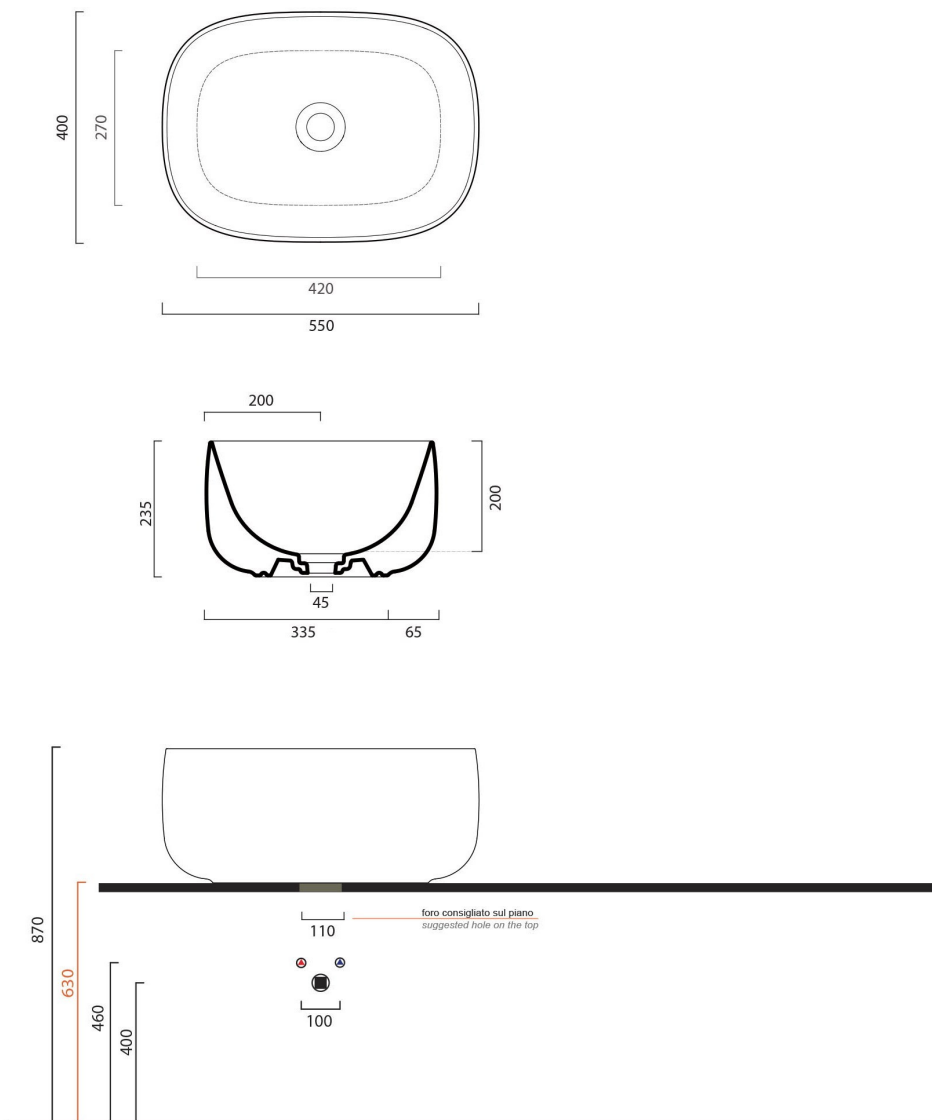

## Seed 55x40 h24

Lavabo

wash basin

Dimensioni / dimensions

L550- P400 - H 235

Troppo pieno / over flow : No / No CL

Peso netto / net weight : Kg 15

Capienza vasca / Capacity litres : 21 lt

Appoggio / sit-on

Collection  
Seed

Model |  
Seed 55.40

Dimensions Metric

1 inch = 2.54 cm  
1 inch = 25.4 mm

**WS**<sup>®</sup>  
BATH  
COLLECTIONS

1051 Lea Drive - Colleagueville, PA 19426  
Tel. 215 513 9400 - Fax 610 831 0215

### Vessel/ countertop installation

Silicone (*optional*)

Collection  
Seed

Model |  
Seed 45.40

Dimensions Metric  
*1 inch = 2.54 cm*  
*1 inch = 25.4 mm*

**WS**®

**BATH  
COLLECTIONS**

1051 Lea Drive - Collegeville, PA 19426  
Tel. 215 513 9400 - Fax 610 831 0215  
[www.ws bathcollections.com](http://www.ws bathcollections.com) - [info@ws bathcollections.com](mailto:info@ws bathcollections.com)