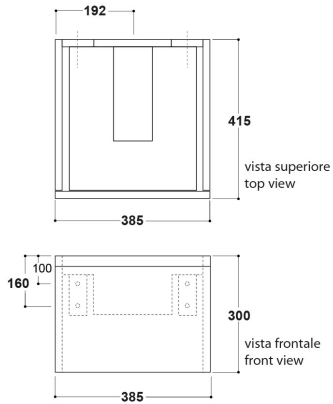

Product Specs Sheets

KERASAN

BUDDY

Cod.9106 - 9107 - 9108 - 9109

BUDDY mobile sospeso

BUDDY wall-mounted cabinet

9106