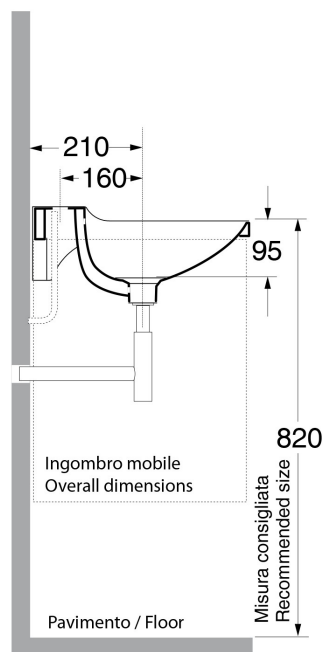

BUDDY

Cod.3401

BUDDY Lavabo 40x42 appoggio o sospeso monoforo

BUDDY One hole wall hung or free standing washbasin 40x42

Collection
Kerasan

Model |
Buddy 3401

Dimensions Metric

1 inch = 2.54 cm
1 inch = 25.4 mm

Wall-mount installation

Bolts

Vessel/ countertop installation

Silicone (*optional*)

Collection
Kerasan

Model |
Buddy 3401

Dimensions Metric
1 inch = 2.54 cm
1 inch = 25.4 mm

WS[®]
BATH
COLLECTIONS

Model |
Buddy Furniture
Units

Dimensions Metric

1 inch = 2.54 cm

1 inch = 25.4 mm

WS[®]
BATH
COLLECTIONS

1051 Lea Drive - Collegetown, PA 19426

Tel. 215 513 9400 - Fax 610 831 0215

www.ws bathcollections.com - info@ws bathcollections.com

MOUNTING HARDWARE

Wall-mount installation

Bolts

Vessel/ countertop installation

Silicone (*optional*)

Collection
Ceramica

Model |
Swing LVT 710

Dimensions Metric
1 inch = 2.54 cm
1 inch = 25.4 mm