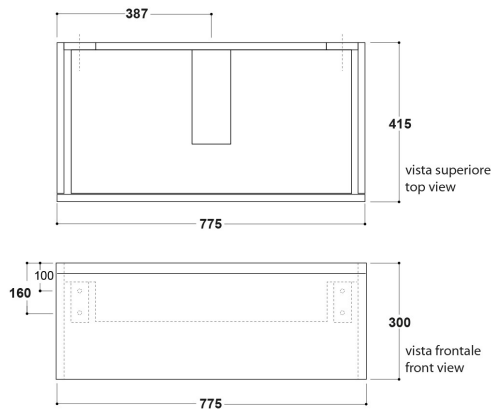

pavimento finito/floor level

9108