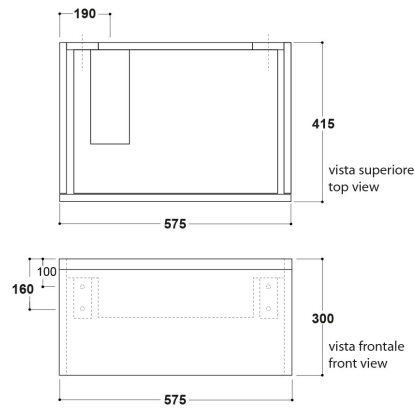

pavimento finito/floor level

9107