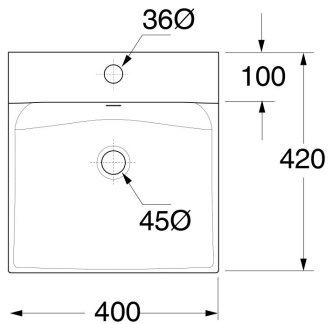

BUDDY

Cod.3401

BUDDY Lavabo 40x42 appoggio o sospeso monoforo

BUDDY One hole wall hung or free standing washbasin 40x42

Collection
Kerasan

Model |
Buddy 3401

Dimensions Metric

1 inch = 2.54 cm
1 inch = 25.4 mm

Wall-mount installation

Bolts

Vessel/ countertop installation

Silicone (*optional*)

Collection
Kerasan

Model |
Buddy 3401

Dimensions Metric
1 inch = 2.54 cm
1 inch = 25.4 mm

WS[®]
BATH
COLLECTIONS

Model |
Buddy Furniture
Units

Dimensions Metric

1 inch = 2.54 cm

1 inch = 25.4 mm

WS[®]
BATH
COLLECTIONS

1051 Lea Drive - Collegetown, PA 19426

Tel. 215 513 9400 - Fax 610 831 0215

www.ws bathcollections.com - info@ws bathcollections.com

MOUNTING HARDWARE

Wall-mount installation

Bolts

Vessel/ countertop installation

Silicone (*optional*)

Collection
Ceramica

Model |
Swing LVT 710

Dimensions Metric
1 inch = 2.54 cm
1 inch = 25.4 mm