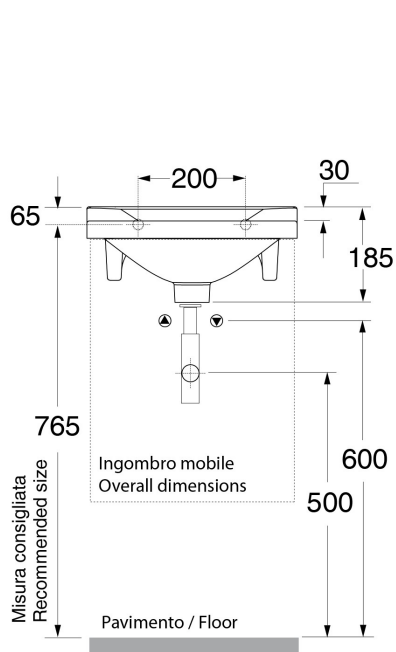

BUDDY

Cod.3401

BUDDY Lavabo 40x42 appoggio o sospeso monoforo

BUDDY One hole wall hung or free standing washbasin 40x42

Collection
Kerasan

Model |
Buddy 3401

Dimensions Metric

1 inch = 2.54 cm
1 inch = 25.4 mm

Wall-mount installation

Bolts

Vessel/ countertop installation

Silicone (*optional*)

Collection
Kerasan

Model |
Buddy 3401

Dimensions Metric
1 inch = 2.54 cm
1 inch = 25.4 mm

WS[®]
BATH
COLLECTIONS

Model |
Buddy Furniture
Units

Dimensions Metric

1 inch = 2.54 cm

1 inch = 25.4 mm

WS[®]
BATH
COLLECTIONS

1051 Lea Drive - Collegetown, PA 19426

Tel. 215 513 9400 - Fax 610 831 0215

www.ws bathcollections.com - info@ws bathcollections.com

MOUNTING HARDWARE

Wall-mount installation

Bolts

Vessel/ countertop installation

Silicone (*optional*)

Collection
Ceramica

Model |
Swing LVT 710

Dimensions Metric
1 inch = 2.54 cm
1 inch = 25.4 mm