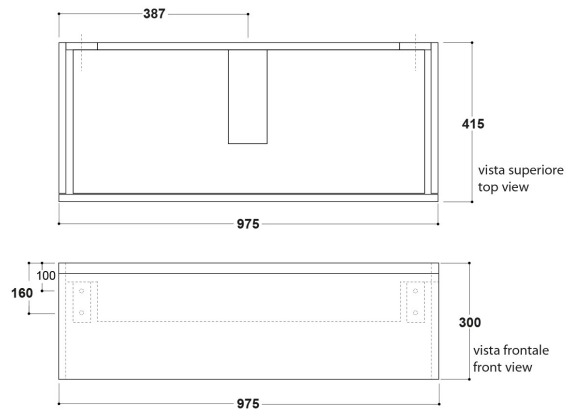

Product Specs Sheets

KERASAN

BUDDY

Cod.9106 - 9107 - 9108 - 9109

BUDDY mobile sospeso

BUDDY wall-mounted cabinet

9106

pavimento finito/floor level

9107

pavimento finito/floor level

9108

9109

Collection
Buddy

Model |
Buddy Furniture
Units

Dimensions Metric

1 inch = 2.54 cm

1 inch = 25.4 mm

WS®
BATH
COLLECTIONS

1051 Lea Drive - Collegetown, PA 19426

Tel. 215 513 9400 - Fax 610 831 0215

www.ws bathcollections.com - info@ws bathcollections.com