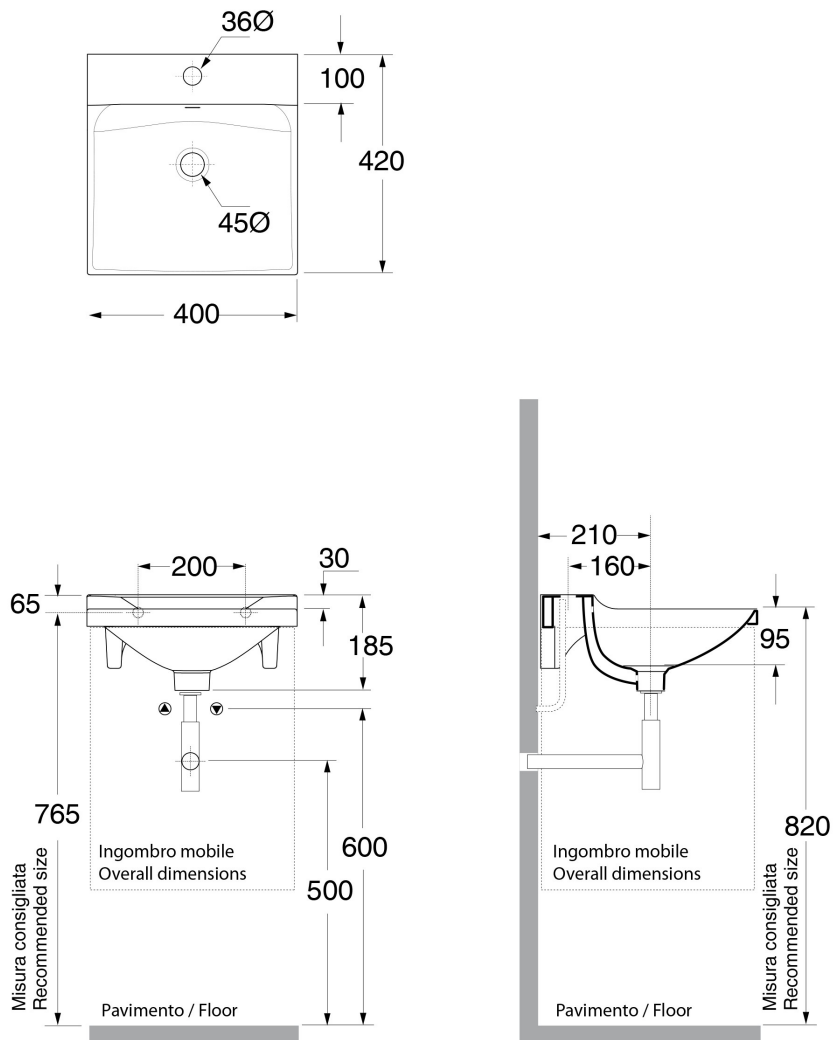

BUDDY

Cod.3401

BUDDY Lavabo 40x42 appoggio o sospeso monoforo

BUDDY One hole wall hung or free standing washbasin 40x42

Collection
Kerasan

Model |
Buddy 3401

Dimensions Metric

1 inch = 2.54 cm
1 inch = 25.4 mm

TRAPS

Linea 53922
Our best seller

Linea 5392

Linea 53925

Linea 53921
Space saving

DRAINS

Linea 53991
Push waste drain (click clack)
with overflow

MOUNTING HARDWARE

Wall-mount installation

Bolts

Vessel/ countertop installation

Silicone (*optional*)

Collection
Kerasan

Model |
Buddy 3401

Dimensions Metric

1 inch = 2.54 cm
1 inch = 25.4 mm