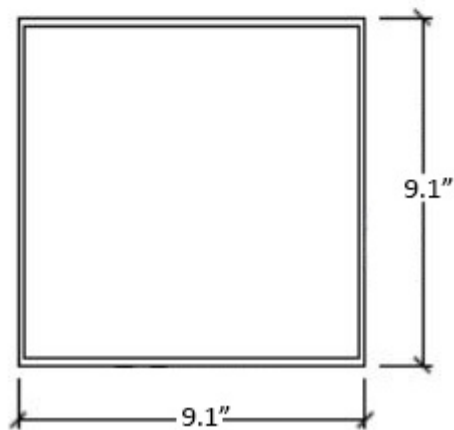

Product Specs Sheets

Collection
Ecopelle

Model |
Ecopelle 2603

Dimensions Metric

1 inch = 2.54 cm
1 inch = 25.4 mm

WS[®]
BATH
COLLECTIONS

1051 Lea Drive - Collegeville, PA 19426
Tel. 215 513 9400 - Fax 610 831 0215
www.ws bathcollections.com - info@ws bathcollections.com