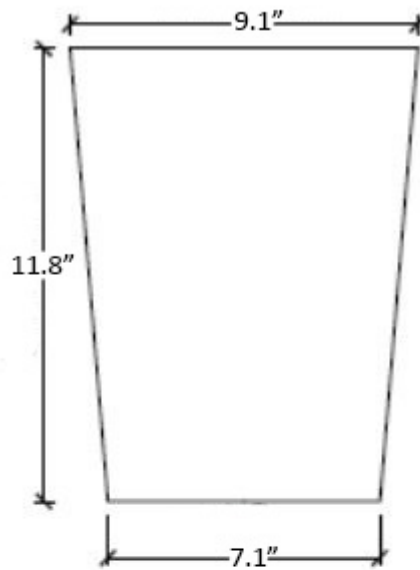

Product Specs Sheets

Collection
Ecopelle

Model |
Ecopelle 2603

Dimensions Metric

1 inch = 2.54 cm
1 inch = 25.4 mm

WS[®]
BATH
COLLECTIONS

1051 Lea Drive - Collegeville, PA 19426
Tel. 215 513 9400 - Fax 610 831 0215
www.ws bathcollections.com - info@ws bathcollections.com