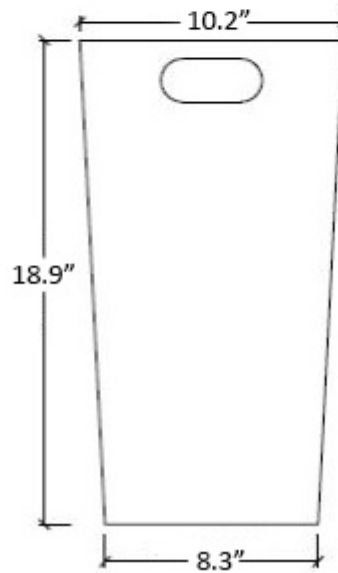

Product Specs Sheets

Collection
Ecopelle

Model |
Ecopelle 2462

Dimensions Metric

1 inch = 2.54 cm
1 inch = 25.4 mm

WS[®]
BATH
COLLECTIONS

1051 Lea Drive - Collegeville, PA 19426
Tel. 215 513 9400 - Fax 610 831 0215
www.ws bathcollections.com - info@ws bathcollections.com