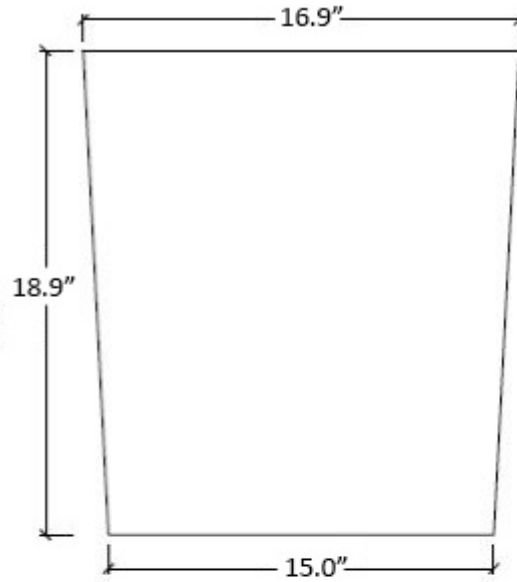

Product Specs Sheets

Collection
Ecopelle

Model |
Ecopelle 2462

Dimensions Metric

1 inch = 2.54 cm
1 inch = 25.4 mm

WS[®]
BATH
COLLECTIONS

1051 Lea Drive - Collegeville, PA 19426
Tel. 215 513 9400 - Fax 610 831 0215
www.ws bathcollections.com - info@ws bathcollections.com