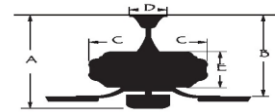

ETL certified-Dry location only

CEILING DROP DIMENSIONS

A:14.8" B:11.1" C:10.1" D:5.1" E:5.6"