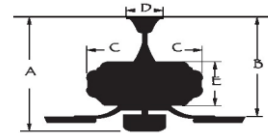

Control: 3 speed pull chain control.

Blade Pitch: 12 degree

Down Rod: 3/4" threaded, 1 x 4.5" extension rod included.

Light Kit Specifications:

Light Source: Not included. Optional light kits available.

Electrical and Performance Data:

Electrical rating: 120V, 60Hz

CEILING DROP DIMENSIONS

A:13.1" B:10.7" C:11.2" D:5.1" E:4.2"

Airflow and Energy Consumption Data:

Fan Speed	Max RPM	CFM	CFM / Watts	Amps	Watts
Low	72	2180	169	0.26	12.9
Medium	122	3830	123	0.4	31.1
High	187	6177	86	0.6	71.7