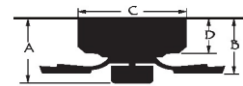

CEILING DROP DIMENSIONS

A:12.2" B:6.1" C:10.2" D:5.2"

Electrical and Performance Data:

Electrical Rating: 120V, 60Hz

Airflow and Energy Consumption Data:

Fan Speed	Max RPM	CFM	CFM / Watts	Amps	Watts
Low	95	1894	124	0.23	15.3
Medium	140	2791	94	0.31	29.6
High	192	3828	79	0.4	48.5