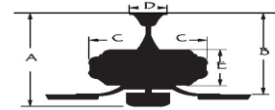

Control: Remote control included w/ manual reverse switch

Blade Pitch: 12 degree

Down Rod: 3/4" threaded, 1 x 4.5" extension rod included.

Light Kit Specifications:

Light Source: 17 watt LED 3000K integrated array.

Limiter: 190W limiter

Glass Color: Frosted Opal

Electrical and Performance Data:

Electrical rating: 120V, 60Hz

CEILING DROP DIMENSIONS

A:15.6" B:12.2" C:11.5" D:5.9" E:4"

Airflow and Energy Consumption Data: