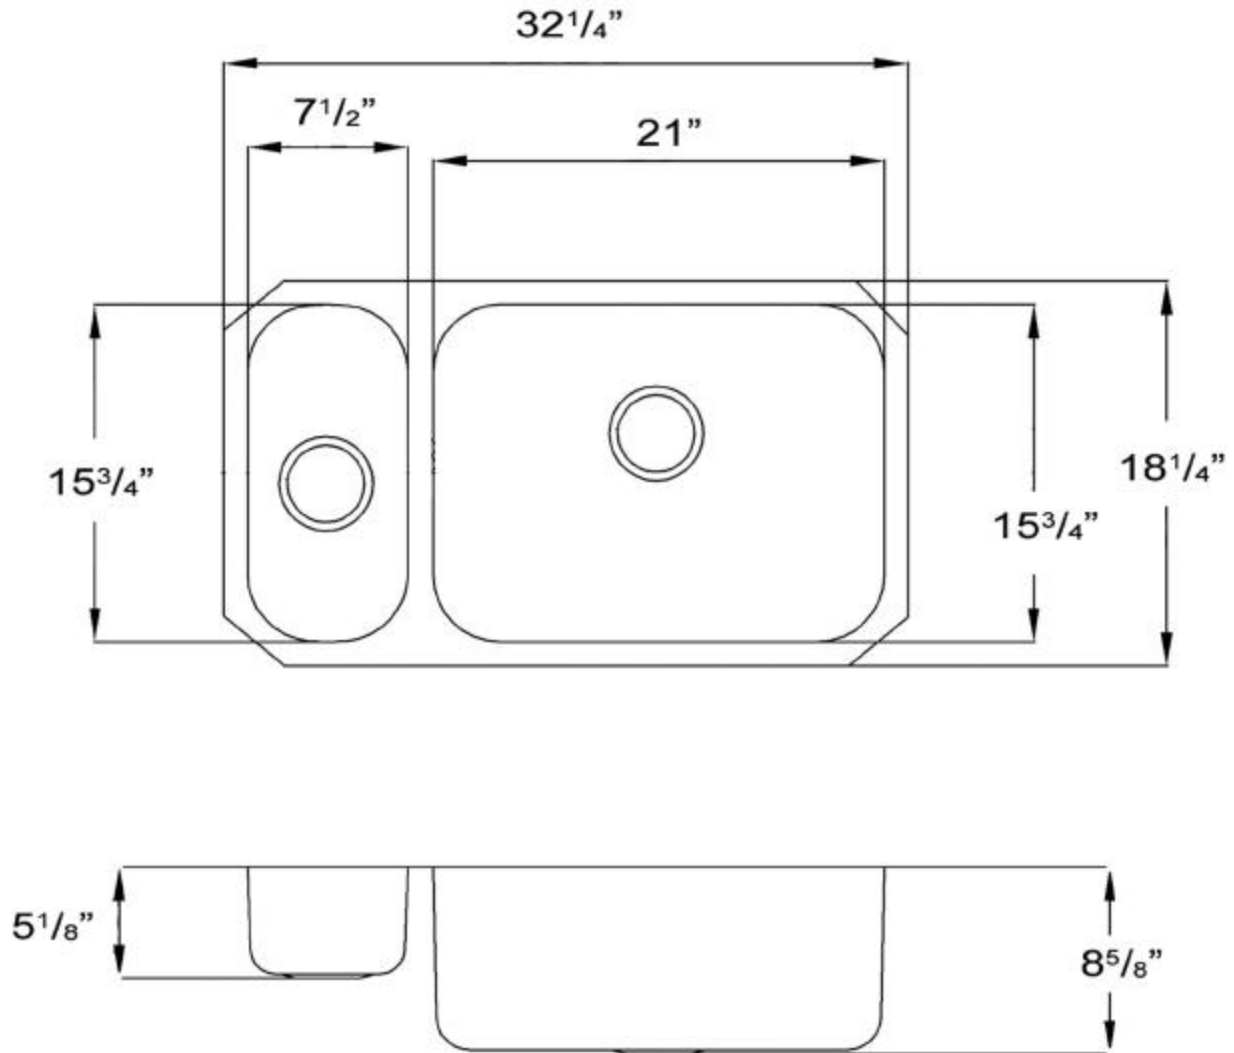

WHNDBU3118GDL

- 18 gauge, 304 series stainless steel
- 18/8 chrome and nickel content

WHITEHAUS[®]
COLLECTION
A Collection of Fine Products