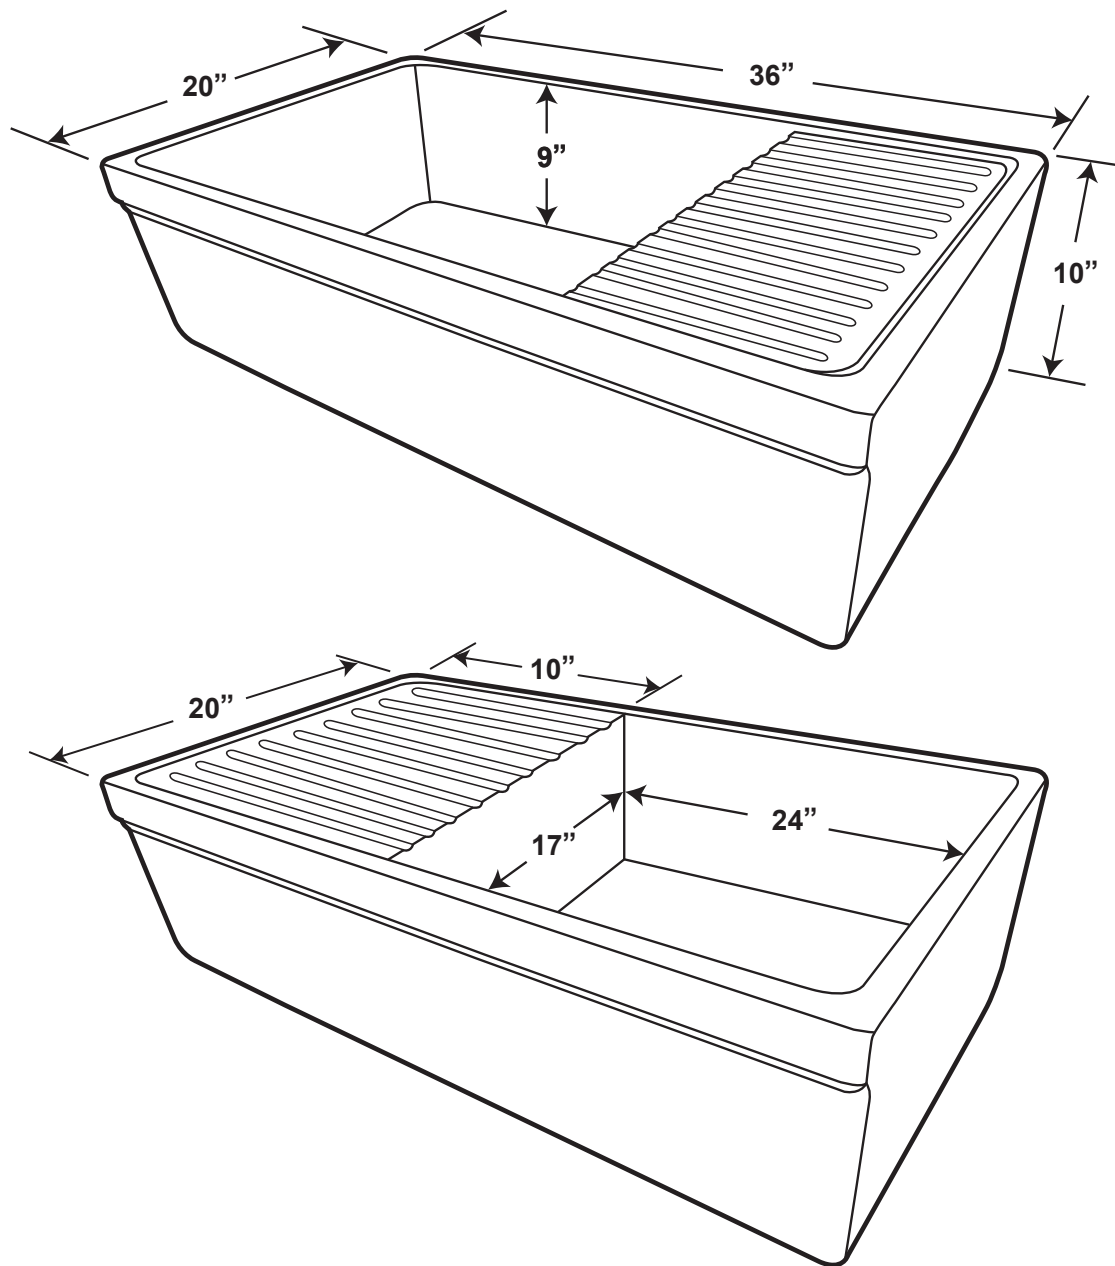

Whitehaus®

WHQD540

As Whitehaus Collection® Farmhaus Fireclay Sinks are individually handmade, sink sizes can vary and all dimensions are approximate. We strongly recommend that your sink be supplied to your cabinetmaker prior to the fabrication of your kitchen cabinets and countertops. Cutouts are not to be made until they are checked against your sink. Whitehaus Collection® recommends the use of a protective grid in the bottom of the sink to avoid potential scuffing from heavy-duty cookware.