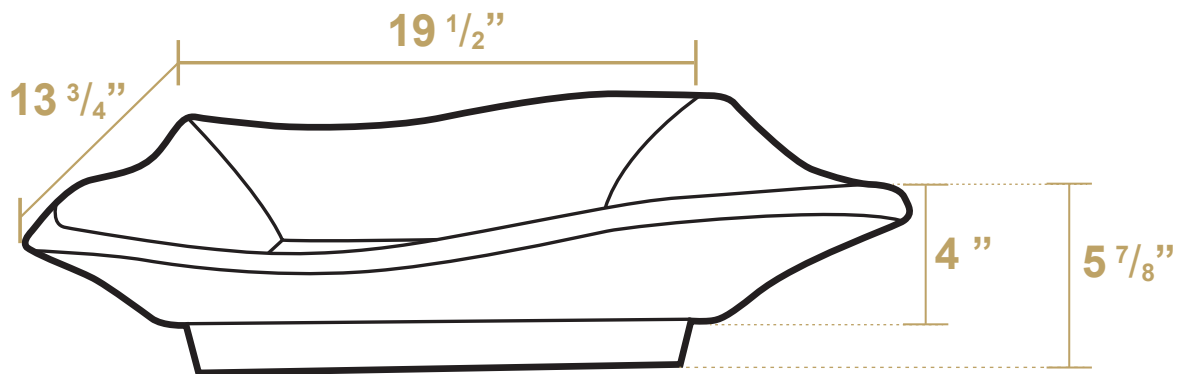

WHKN1078-1116

Inside Bowl Dimensions

19 1/2" x 13 3/4" x 4"

LIVE WITH STYLE!