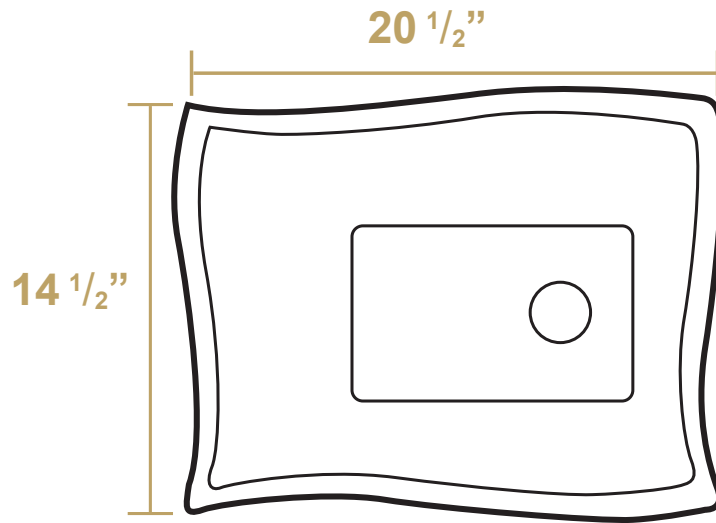

WHKN1078-1116

Inside Bowl Dimensions

19 1/2" x 13 3/4" x 4"

LIVE WITH STYLE!