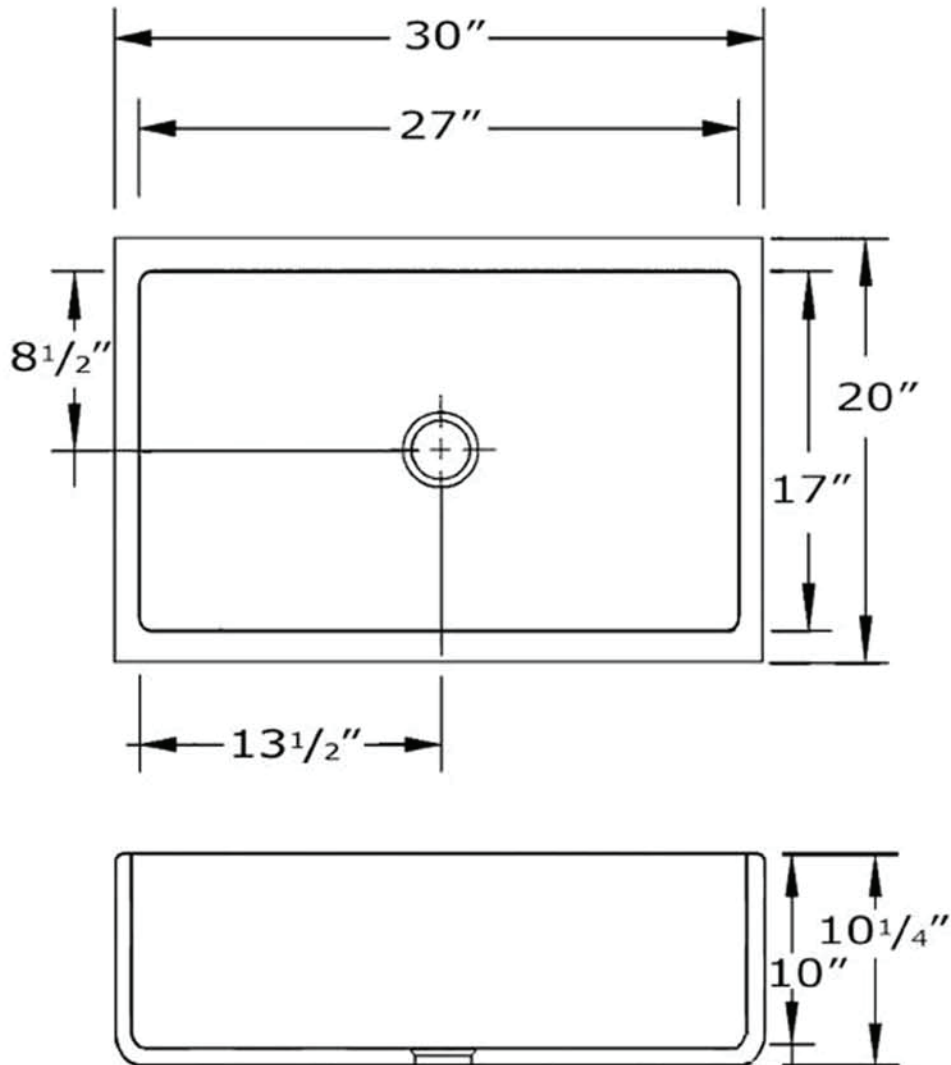

## WH3020COFCBW

Please note that since each Copperhaus sink is handmade, there will be slight variations in color, texture, and size. We recommend the sink to be on-site when ordering or manufacturing cabinets. Adjustments to the cabinet size may be necessary. Even though these sinks are slightly pitched, the water may not drain completely and should be wiped out with a sponge after each use.