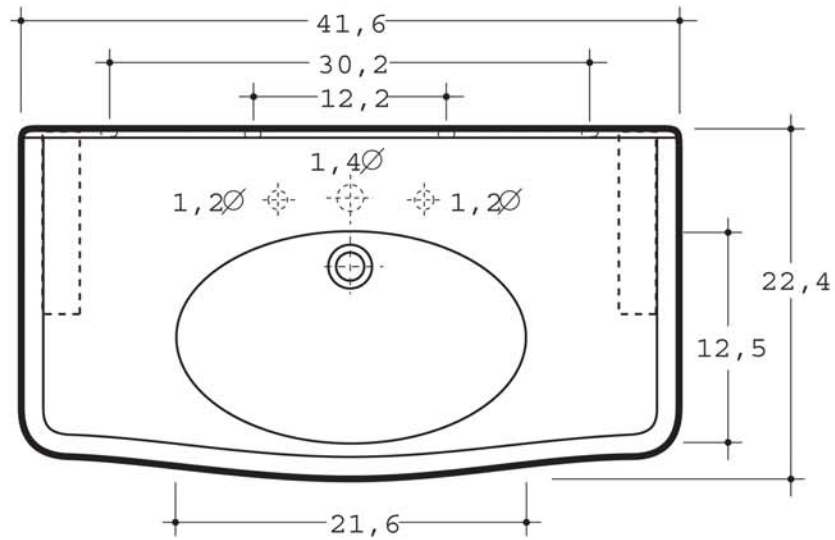

WHITEHAUS COLLECTION®

A Collection of Fine Products

www.whitehauscollection.com

CHINA SERIES

MODEL # LO934-GB001

*** All dimensions are in inches.**