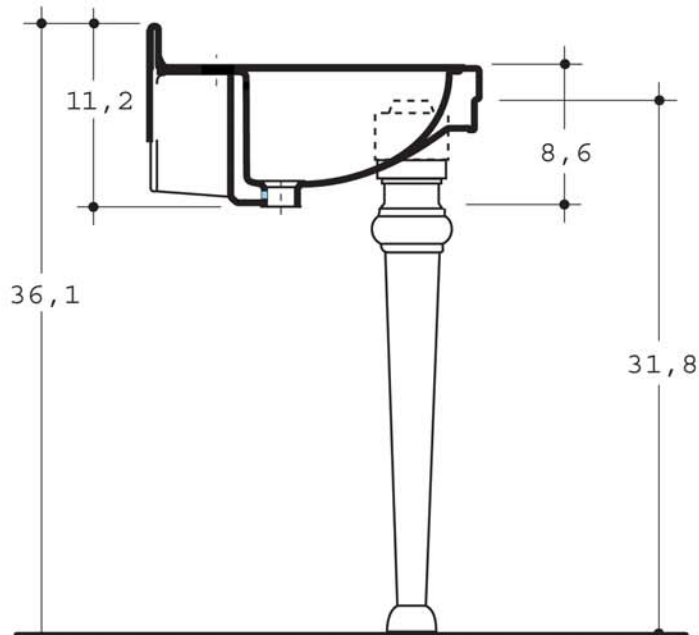

WHITEHAUS COLLECTION®

A Collection of Fine Products

www.whitehauscollection.com

CHINA SERIES

MODEL # LO934-GB001

*** All dimensions are in inches.**