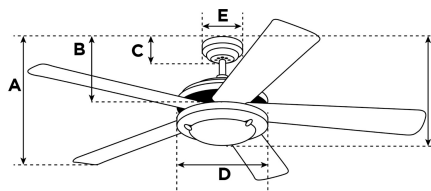

Item Number 7247100

Quince Ceiling Fan

24" White Finish Reversible Blades (White/Beech)
Includes Light Fixture with Opal Frosted Glass

Specifications

Size	24"
Blades	Reversible MDF Blades (White/Beech)
Blade Pitch	18°
Approved Location	Indoor
Suggested Room Size	Small Room (10x10) or smaller
Down Rod	3/4" x 4"
Installation	Down Rod Only
Max. Ceiling Angle	18°
Lead Wire	78"
Light Bulb Usage	Includes (2) Candelabra (E12) Base, 40 Watt G16 1/2 Lamps
Control	Remote Control Adaptable
Motor Finish	White
Motor Material	Silicon Steel Motor 153mm x 9mm
Reverse Airflow	Yes
Capacitor	Dual
Switch Housing Cap	Not Included

Reversible Beech
Finish Blades

Energy Information

Airflow Efficiency	67 Cubic Feet Per Minute Per Watt
Electricity Use	31 Watts (excludes lights)
Airflow	2039 Cubic Feet per Minute
Max rpm	320

Warranty

Ceiling fans backed by our Limited Lifetime Warranty have a lifetime motor warranty and a 2-year warranty on all other parts.

A. Top of Canopy to Bottom of Blades	9"
B. Top of Canopy to Bottom of Switch House	10.4"
C. Top of Canopy to Bottom of Canopy	2.5"
D. Width of Motor Housing	6.8"
E. Width of Canopy	5.1"
F. Top of Canopy to Bottom of Glass	12.1"