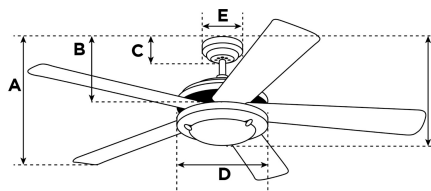

Item Number 7876300

Wengue Ceiling Fan

30" Chrome Finish Reversible Blades (Wengue/Beech)
Includes Light Fixture with Opal Frosted Glass

Specifications

Size	30"
Blades.....	Reversible MDF Blades (Wengue/Beech)
Blade Pitch.....	18°
Approved Location	Indoor
Suggested Room Size.....	Small Room (10x10) or smaller
Down Rod.....	3/4" x 4"
Installation.....	Down Rod Only
Max. Ceiling Angle.....	18°
Lead Wire	78"
Light Bulb Usage.....	Includes (2) Candelabra (E12) Base, 40 Watt G16 1/2 Lamps
Control	Remote Control Adaptable
Motor Finish.....	Chrome
Motor Material	Silicon Steel Motor 153mm x 9mm
Reverse Airflow.....	Yes
Capacitor	Dual
Switch Housing Cap.....	Not Included

Reversible Beech
Finish Blades

Energy Information

Airflow Efficiency.....	65 Cubic Feet Per Minute Per Watt
Electricity Use.....	39 Watts (excludes lights)
Airflow.....	2543 Cubic Feet per Minute
Max rpm	280

Warranty

Ceiling fans backed by our Limited Lifetime Warranty have a lifetime motor warranty and a 2-year warranty on all other parts.

A. Top of Canopy to Bottom of Blades	9"
B. Top of Canopy to Bottom of Switch House	10.4"
C. Top of Canopy to Bottom of Canopy	2.5"
D. Width of Motor Housing.....	6.8"
E. Width of Canopy.....	5.1"
F. Top of Canopy to Bottom of Glass	12.1"