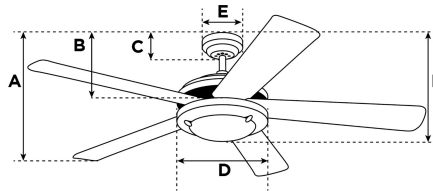

## Graham Ceiling Fan

52" White Finish  
 White Blades  
 Includes Light Kit with Cage Shade and Opal Frosted Glass

|  |       |
|--|-------|
| A. Top of Canopy to Bottom of Blades .....       | 13"   |
| B. Top of Canopy to Bottom of Switch House ..... | 10.6" |
| C. Top of Canopy to Bottom of Canopy .....       | 2.2"  |
| D. Width of Motor Housing.....                   | 7.6"  |
| E. Width of Canopy.....                          | 5.1"  |
| F. Top of Canopy to Bottom of Glass.....         | 18.5" |