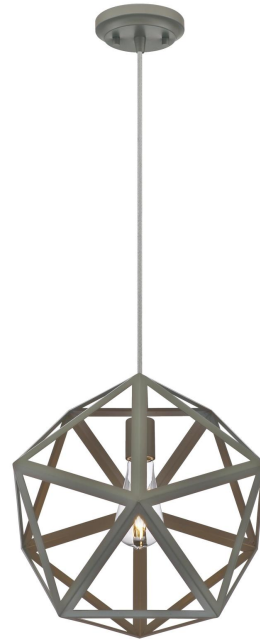

Item Number 6355800

1 Light Pendant Matte Grey Finish

Specifications

- Height: 62.56"
- Diameter: 13.25"
- Cord Length: 50"
- Use (1) Medium (E26) Base Lamp, 60 Watt Maximum

Installation

Refer to instruction manual for installation and additional warnings.
Consult a qualified electrician if unsure how to proceed.