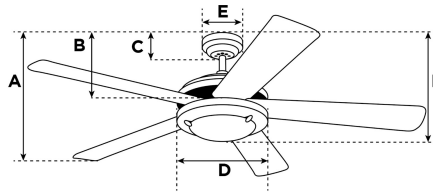

A. Top of Canopy to Bottom of Blades	6.9"
B. Top of Canopy to Bottom of Switch House	9.8"
C. Top of Canopy to Bottom of Canopy	N/A
D. Width of Motor Housing.....	11.1"
E. Width of Canopy.....	N/A
F. Top of Canopy to Bottom of Glass.....	13.8"