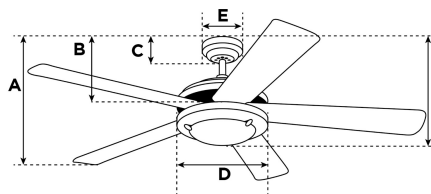

#### Specifications

Size .....	52"
Blades .....	Reversible Plywood Blades (Weathered Maple/Beech)
Blade Pitch .....	12°
Approved Location .....	Indoor
Suggested Room Size .....	Great Room (20x20) or larger
Down Rod .....	3/4" x 6"
Installation .....	Combo
Max. Ceiling Angle .....	18°
Lead Wire .....	54"
Light Bulb Usage .....	Includes (2) Medium (E26) Base 8 Watt T7 LED Lamps
Control .....	Remote Control Adaptable
Motor Finish .....	Brushed Nickel
Motor Material .....	Cold Rolled Steel Motor 153mm x 15mm
Reverse Airflow .....	Yes
Capacitor .....	Triple
Switch Housing Cap .....	Not Included

#### Warranty

Ceiling fans backed by our Limited Lifetime Warranty have a lifetime motor warranty and a 2-year warranty on all other parts.

A. Top of Canopy to Bottom of Blades .....	11.4"
B. Top of Canopy to Bottom of Switch House .....	12.6"
C. Top of Canopy to Bottom of Canopy .....	2.4"
D. Width of Motor Housing .....	10.5"
E. Width of Canopy .....	5.1"
F. Top of Canopy to Bottom of Glass .....	16"