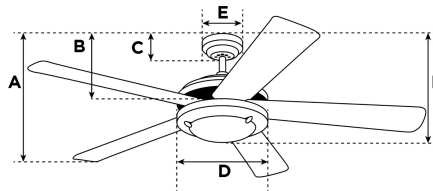

A. Top of Canopy to Bottom of Blades	11"
B. Top of Canopy to Bottom of Switch House	11.8"
C. Top of Canopy to Bottom of Canopy	2.1"
D. Width of Motor Housing.....	8.3"
E. Width of Canopy.....	5.9"
F. Top of Canopy to Bottom of Glass	13.4"