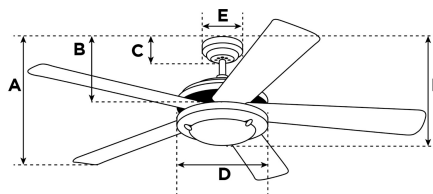

Item Number 7203900

Techno II Ceiling Fan

72" Titanium Finish Titanium ABS Blades Includes Light Fixture with Opal Frosted Glass

Specifications

Size	72"
Blades.....	ABS Blades (Titanium)
Blade Pitch.....	12°
Approved Location	Indoor
Suggested Room Size.....	N/A
Down Rod.....	3/4" x 4"
Installation.....	Down Rod Only
Max. Ceiling Angle.....	18°
Lead Wire	54"
Light Bulb Usage.....	Includes 17.5 Watt Integrated LED
Control	Remote Control Included
Motor Finish.....	Titanium
Motor Material	DC 165M
Reverse Airflow.....	Yes
Capacitor	N/A
Switch Housing Cap.....	Not Included

A. Top of Canopy to Bottom of Blades	11"
B. Top of Canopy to Bottom of Switch House	11.8"
C. Top of Canopy to Bottom of Canopy	2.1"
D. Width of Motor Housing.....	8.3"
E. Width of Canopy.....	5.9"
F. Top of Canopy to Bottom of Glass	13.4"