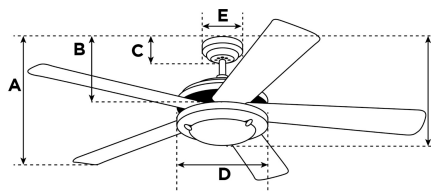

### Specifications

Size .....	52"
Blades.....	Plywood Blades (UV Black)
Blade Pitch.....	13°
Approved Location .....	Indoor
Suggested Room Size.....	Great Room (20x20) or larger
Down Rod.....	3/4" x 4"
Installation.....	Down Rod Only
Max. Ceiling Angle.....	18°
Lead Wire .....	54"
Light Bulb Usage.....	Includes (2) Medium (E26) Base, 13 Watt CFL Mini-Twists
Control .....	Remote Control Included
Motor Finish.....	Gun Metal
Motor Material .....	Silicon Steel Motor 153mm x 20mm
Reverse Airflow.....	Yes
Capacitor .....	Triple
Switch Housing Cap.....	Not Included

### Warranty

Ceiling fans backed by our Limited Lifetime Warranty have a lifetime motor warranty and a 2-year warranty on all other parts.

A. Top of Canopy to Bottom of Blades .....	12.5"
B. Top of Canopy to Bottom of Switch House .....	11.5"
C. Top of Canopy to Bottom of Canopy .....	2.1"
D. Width of Motor Housing.....	8.1"
E. Width of Canopy.....	6.1"
F. Top of Canopy to Bottom of Glass .....	16.5"