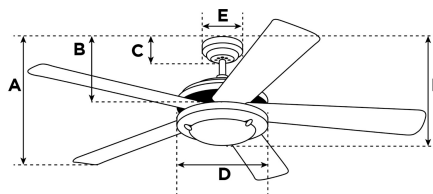

### Specifications

Size .....	52"
Blades.....	ABS Blades (Black)
Blade Pitch.....	12°
Approved Location .....	Indoor/Outdoor
Suggested Room Size.....	Great Room (20x20) or larger
Down Rod.....	3/4" x 6"
Installation.....	Combo
Max. Ceiling Angle.....	11°
Lead Wire .....	54"
Light Bulb Usage.....	Includes (1) Medium (E26) Base, 13 Watt CFL Mini-Twist
Control .....	Remote Control Adaptable
Motor Finish.....	Antique Pewter
Motor Material .....	Silicon Steel Motor 153mm x 15mm
Reverse Airflow.....	Yes
Capacitor .....	Triple
Switch Housing Cap.....	Included

### Warranty

Ceiling fans backed by our Limited Lifetime Warranty have a lifetime motor warranty and a 2-year warranty on all other parts.

A. Top of Canopy to Bottom of Blades .....	15.5"
B. Top of Canopy to Bottom of Switch House .....	16.1"
C. Top of Canopy to Bottom of Canopy .....	2.4"
D. Width of Motor Housing.....	12.3"
E. Width of Canopy.....	5.1"
F. Top of Canopy to Bottom of Glass .....	24"