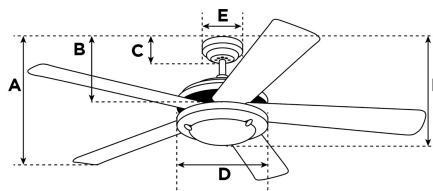

Item Number 7861500

Contempra Trio Ceiling Fan

42" Brushed Nickel Finish Reversible Blades
(Rosewood/Bird's Eye Maple) Includes Light Fixture
with Frosted Glass Shades

Specifications

Size	42"
Blades	Reversible MDF Blades (Rosewood/Bird's Eye Maple)
Blade Pitch	12°
Approved Location	Indoor
Suggested Room Size	Small Room (10x10) or smaller
Down Rod	N/A
Installation	Hugger
Max. Ceiling Angle	N/A
Lead Wire	12"
Light Bulb Usage	Use (3) Candelabra (E12) Base Lamps, 60 Watt Maximum (not included)
Control	Not Adaptable
Motor Finish	Brushed Nickel
Motor Material	Cold Rolled Steel Motor 153mm x 10mm
Reverse Airflow	Yes
Capacitor	Dual
Switch Housing Cap	Included

Reversible Bird's Eye Maple
Finish Blades

Energy Information

Airflow Efficiency	82 Cubic Feet Per Minute Per Watt
Electricity Use	54 Watts (excludes lights)
Airflow	4410 Cubic Feet per Minute
Max rpm	220

Warranty

Ceiling fans backed by our Limited Lifetime Warranty have a lifetime motor warranty and a 2-year warranty on all other parts.

A. Top of Canopy to Bottom of Blades	5.9"
B. Top of Canopy to Bottom of Switch House	7.5"
C. Top of Canopy to Bottom of Canopy	N/A
D. Width of Motor Housing	10.4"
E. Width of Canopy	N/A
F. Top of Canopy to Bottom of Glass	13.4"