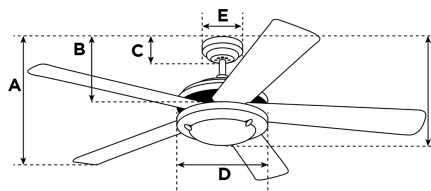

### Specifications

Size .....	52"
Blades .....	Reversible MDF Blades (Rosewood/Light Maple)
Blade Pitch .....	11°
Approved Location .....	Indoor
Suggested Room Size .....	Great Room (20x20) or larger
Down Rod .....	3/4" x 4"
Installation .....	Combo
Max. Ceiling Angle .....	18°
Lead Wire .....	78"
Light Bulb Usage .....	Includes (4) Candelabra (E12) Base, 40 Watt Torpedo Lamps
Control .....	Remote Control Adaptable
Motor Finish .....	Brushed Nickel
Motor Material .....	Cold Rolled Steel Motor 153mm x 15mm
Reverse Airflow .....	Yes
Capacitor .....	Triple
Switch Housing Cap .....	Not Included

### Warranty

Ceiling fans backed by our Limited Lifetime Warranty have a lifetime motor warranty and a 2-year warranty on all other parts.

A. Top of Canopy to Bottom of Blades .....	13.5"
B. Top of Canopy to Bottom of Switch House .....	12"
C. Top of Canopy to Bottom of Canopy .....	2.3"
D. Width of Motor Housing .....	12"
E. Width of Canopy .....	5.3"
F. Top of Canopy to Bottom of Glass .....	18"