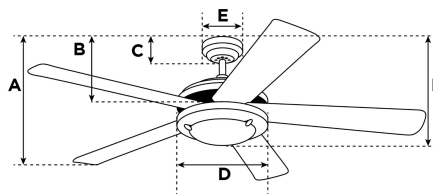

Item Number 7234265

Xavier II Ceiling Fan

52" Brushed Nickel Finish with Gun Metal Accents
 Reversible Blades (Graphite/Weathered Maple)
 Includes Light Fixture with Spot Lights

Specifications

Size	52"
Blades.....	Reversible MDF Blades (Graphite/Weathered Maple)
Blade Pitch.....	13°
Approved Location	Indoor
Suggested Room Size.....	Great Room (20x20) or larger
Down Rod.....	3/4" x 4"
Installation.....	Combo
Max. Ceiling Angle.....	17°
Lead Wire	78"
Light Bulb Usage.....	Includes (3) GU10 Base, 50 Watt MR16 Halogen Lamps
Control	Remote Control Adaptable
Motor Finish.....	Brushed Nickel
Motor Material	Silicon Steel Motor 153mm x 15mm
Reverse Airflow.....	Yes
Capacitor	Triple
Switch Housing Cap.....	Included

Reversible Weathered Maple
Finish Blades

Energy Information

Airflow Efficiency.....	76 Cubic Feet Per Minute Per Watt
Electricity Use.....	67 Watts (excludes lights)
Airflow.....	5063 Cubic Feet per Minute
Max rpm	170

Warranty

Ceiling fans backed by our Limited Lifetime Warranty have a lifetime motor warranty and a 2-year warranty on all other parts.

A. Top of Canopy to Bottom of Blades	16"
B. Top of Canopy to Bottom of Switch House	17.5"
C. Top of Canopy to Bottom of Canopy	2"
D. Width of Motor Housing.....	10"
E. Width of Canopy.....	5"
F. Top of Canopy to Bottom of Glass	22.5"