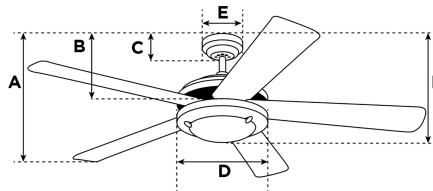

Item Number 7856865

Swirl Ceiling Fan

52" Rustic Bronze Finish Reversible Blades
(Mahogany/Rich Walnut) Includes Light Fixture with
Frosted Swirl Glass

Specifications

Size	52"
Blades.....	Reversible MDF Blades (Mahogany/Rich Walnut)
Blade Pitch.....	11°
Approved Location	Indoor
Suggested Room Size.....	Great Room (20x20) or larger
Down Rod.....	3/4" x 4"
Installation.....	Combo
Max. Ceiling Angle.....	18°
Lead Wire	78"
Light Bulb Usage.....	Includes (4) Candelabra (E12) Base, 40 Watt Torpedo Lamps
Control	Remote Control Adaptable
Motor Finish.....	Rustic Bronze
Motor Material	Cold Rolled Steel Motor 153mm x 15mm
Reverse Airflow.....	Yes
Capacitor	Triple
Switch Housing Cap.....	Not Included

Reversible Rich Walnut
Finish Blades

Energy Information

Airflow Efficiency.....	73 Cubic Feet Per Minute Per Watt
Electricity Use.....	66 Watts (excludes lights)
Airflow.....	4831 Cubic Feet per Minute
Max rpm	170

Warranty

Ceiling fans backed by our Limited Lifetime Warranty have a lifetime motor warranty and a 2-year warranty on all other parts.

A. Top of Canopy to Bottom of Blades	13.5"
B. Top of Canopy to Bottom of Switch House	12"
C. Top of Canopy to Bottom of Canopy	2.3"
D. Width of Motor Housing.....	12"
E. Width of Canopy.....	5.3"
F. Top of Canopy to Bottom of Glass	18"