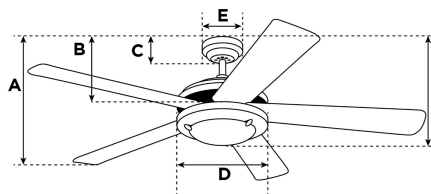

Item Number 7224500

Wengue Ceiling Fan

30" Espresso Finish Reversible Blades (Espresso/Dark Cherry)
Includes Light Fixture with Opal Frosted Glass

Specifications

Size	30"
Blades.....	Reversible MDF Blades (Espresso/Dark Cherry)
Blade Pitch.....	18°
Approved Location	Indoor
Suggested Room Size.....	Small Room (10x10) or smaller
Down Rod.....	3/4" x 4"
Installation.....	Down Rod Only
Max. Ceiling Angle.....	18°
Lead Wire	78"
Light Bulb Usage.....	Includes (2) Candelabra (E12) Base, 40 Watt G16 1/2 Lamps
Control	Remote Control Adaptable
Motor Finish.....	Espresso
Motor Material	Silicon Steel Motor 153mm x 9mm
Reverse Airflow.....	Yes
Capacitor	Dual
Switch Housing Cap.....	Not Included

Reversible Dark Cherry
Finish Blades

Energy Information

Airflow Efficiency.....	65 Cubic Feet Per Minute Per Watt
Electricity Use.....	39 Watts (excludes lights)
Airflow.....	2543 Cubic Feet per Minute
Max rpm	280

Warranty

Ceiling fans backed by our Limited Lifetime Warranty have a lifetime motor warranty and a 2-year warranty on all other parts.

A. Top of Canopy to Bottom of Blades	9"
B. Top of Canopy to Bottom of Switch House	10.4"
C. Top of Canopy to Bottom of Canopy	2.5"
D. Width of Motor Housing.....	6.8"
E. Width of Canopy.....	5.1"
F. Top of Canopy to Bottom of Glass	12.1"