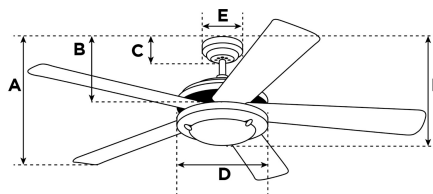

Item Number 7216100

Solana Ceiling Fan

48" Brushed Nickel Finish Wengue Plywood Blades
Includes Light Fixture with Opal Frosted Glass

Specifications

Size	48"
Blades.....	Plywood Blades (Wengue)
Blade Pitch.....	12°
Approved Location	Indoor
Suggested Room Size.....	Large Room (12x12 to 18x18)
Down Rod.....	3/4" x 4"
Installation.....	Down Rod Only
Max. Ceiling Angle.....	30°
Lead Wire	78"
Light Bulb Usage.....	Includes (2) Candelabra (E12) Base, 60 Watt G16 1/2 Lamps
Control	Remote Control Included
Motor Finish.....	Brushed Nickel
Motor Material	Silicon Steel Motor 153mm x 17mm
Reverse Airflow.....	Yes
Capacitor	Triple
Switch Housing Cap.....	Not Included

A. Top of Canopy to Bottom of Blades	10.8"
B. Top of Canopy to Bottom of Switch House	13"
C. Top of Canopy to Bottom of Canopy	2"
D. Width of Motor Housing.....	7.6"
E. Width of Canopy.....	6.3"
F. Top of Canopy to Bottom of Glass	17.4"