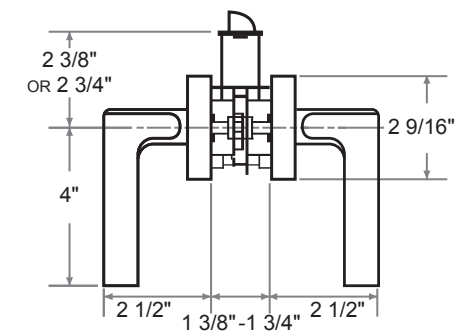

For doors where only pull is required.

DEADBOLTS

FEATURES & OPTIONS

Door Preparation

Cross Bore: 2-1/8", Edge 1"

Latch Backset

Adjustable 2-3/8" or 2-3/4"

Faceplate

1" x 2-1/4" radius corner standard
(other options available)

Throw Bolt

1" throw

Door Thickness

Fits 1-3/8" to 1-3/4" standard

Cylinder

Weslock 5 pin keyway standard (Packed KA2)
Schlage "C" 5 pin keyway available (Packed KA2)
Kwikset 5 pin keyway available (Packed KA2)

Strike Plate

2-1/4" x 1-3/4" radius full lip standard
(other options available)

ANSI/BHMA

Grade 3, Solid Zinc, All Metal
Construction, Anti-Pick Shield

Warranty

25 year mechanical warranty
5 year finish warranty

DIMENSIONS

Uptown Lever

Philtower Lever

Deadbolt

FINISHES

US26 - 625 - Bright Chrome (6)

US15 - 619 - Satin Nickel (N)

US10B - 613 - Oil Rubbed Bronze (1)*