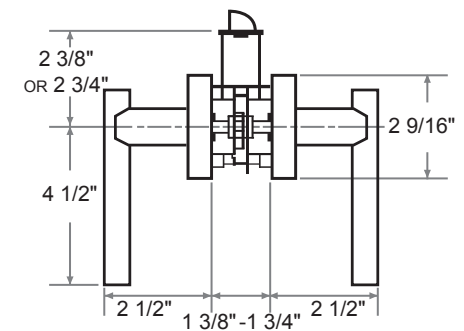

1" x 2-1/4" radius corner standard
(other options available)

Throw Bolt

1" throw

Door Thickness

Fits 1-3/8" to 1-3/4" standard

Cylinder

Weslock 5 pin keyway standard (Packed KA2)
Schlage "C" 5 pin keyway available (Packed KA2)
Kwikset 5 pin keyway available (Packed KA2)

Strike Plate

2-1/4" x 1-3/4" radius full lip standard
(other options available)

ANSI/BHMA

Grade 3, Solid Zinc, All Metal
Construction, Anti-Pick Shield

Warranty

25 year mechanical warranty
5 year finish warranty

DIMENSIONS

Uptown Lever

Philtower Lever

Deadbolt

FINISHES

US26 - 625 - Bright Chrome (6)

US15 - 619 - Satin Nickel (N)

US10B - 613 - Oil Rubbed Bronze (1)*