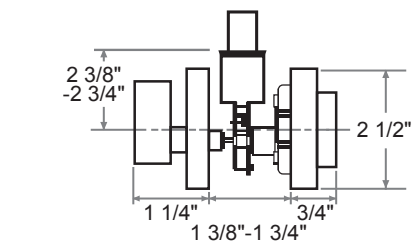

1" x 2-1/4" radius corner standard
(other options available)

Throw Bolt

1" throw

Door Thickness

Fits 1-3/8" to 1-3/4" standard

Cylinder

Weslock 5 pin keyway standard (Packed KA2)
Schlage "C" 5 pin keyway available (Packed KA2)
Kwikset 5 pin keyway available (Packed KA2)

DIMENSIONS

Uptown Lever

Philtower Lever

Deadbolt

FINISHES

US26 - 625 - Bright Chrome (6)

US15 - 619 - Satin Nickel (N)

US10B - 613 - Oil Rubbed Bronze (1)*