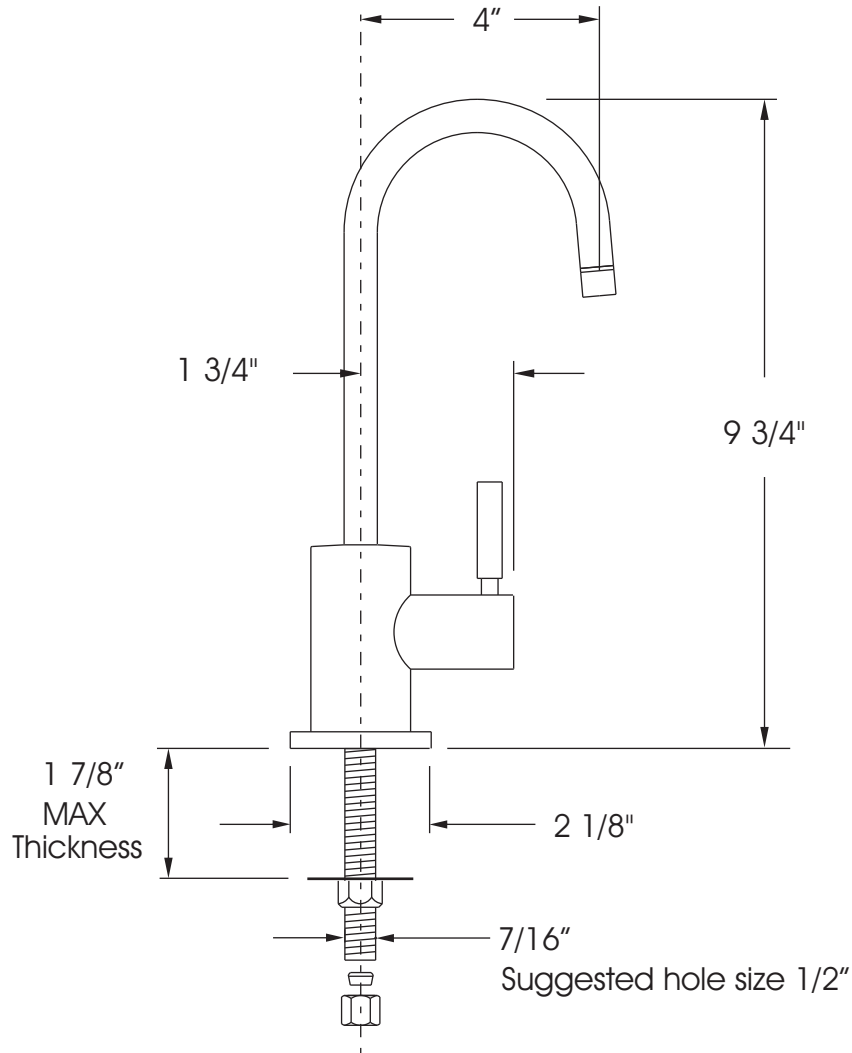

26790 Madison Ave.
Murrieta, CA 92562
888-304-0660

www.waterstoneco.com

ITEM NO:

1400-C

STYLE: **PARCHE**

INTENDED USE: Filtration Faucet

CUSTOMER NAME:

JOB NO:

DIMENSIONS MAY VARY AND ARE SUBJECT TO CHANGE. NO RESPONSIBILITY IS ASSUMED FOR USE OF SUPERCEDED OR VOIDED DATA.

Technical Specifications:

- Solid brass or Stainless Steel construction.
- 1/4 turn ceramic disk valve cartridges.
- Lever handle.
- 1.1 gpm maximum flow rate.
- 360 degree swivel spout.
- 1/4" Compression connection.