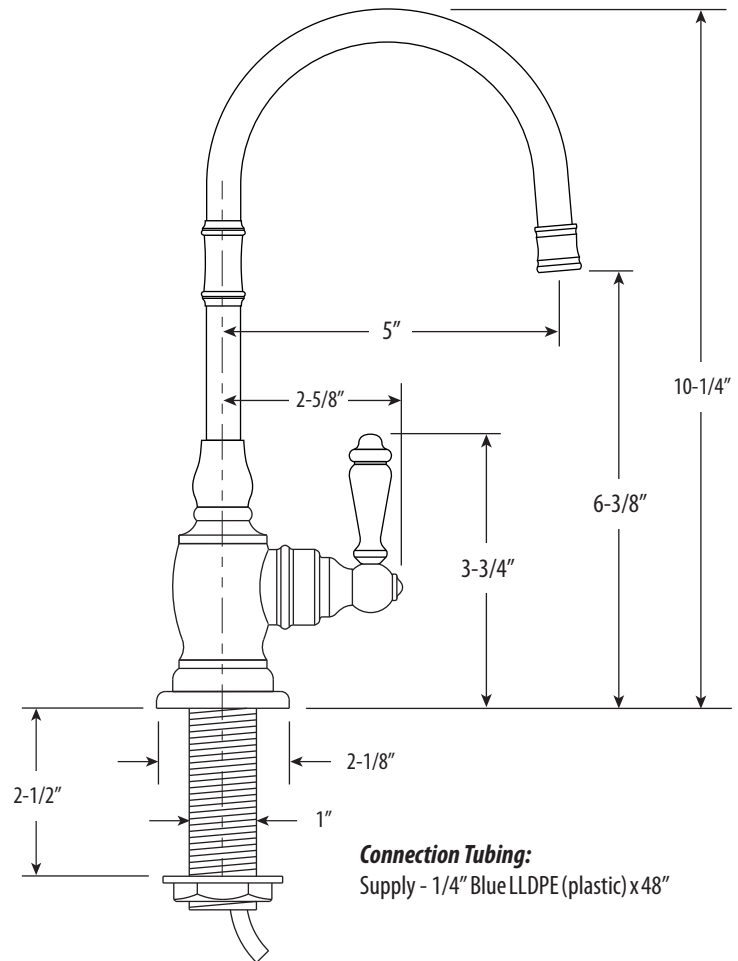

### PRODUCT DESCRIPTION

- Cold filtered water on demand.
- For use with Waterstone Filtration System.
- Perfect compliment to traditional Pulldown Faucets.
- Decorative spout tip matches PLP Pulldown design.
- Unique C-spout with 5" reach.
- Spout swivels 360 degrees.
- Compatible with reverse osmosis filtration systems.
- 1/4 turn ceramic disk valve cartridges.
- 1.1 gpm maximum flow rate.
- 1/4" compression connection.
- Solid brass construction.
- Single lever handle.
- Lifetime functional warranty.
- Made in the USA.

### CODES/STANDARDS APPLICABLE

Specified model meets or exceeds the following:

- ASME A112.18.1
- CSA B125.1
- NSF 61, 372
- CALGreen
- ADA Compliant

- Max Counter Thickness 2-1/2"
- Install Hole Size 1-3/8"

#### Connection Tubing:

Supply - 1/4" Blue LLDPE (plastic) x 48"

DIMENSIONS MAY VARY AND ARE SUBJECT TO CHANGE. NO RESPONSIBILITY IS ASSUMED FOR USE OF SUPERCEDED OR VOIDED DATA