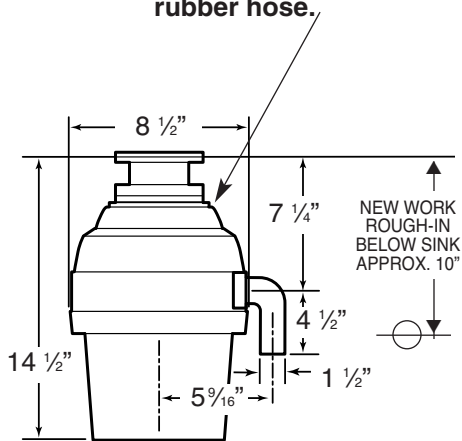

SUBMITTAL SHEET

MODEL 3300 • 3/4 H.P.

- High-speed 2700 r.p.m. permanent magnet motor produces more power per pound.
- Stainless steel grinding components.
- Fast and easy mount system provides a no hassle installation.
- Power cord included.
- Removable splash guard is included.
- Safe for properly sized septic tanks.
- Sound insulated for quiet operation.
- Longest warranties in the industry demonstrates commitment to quality.

Ten Year In-Home and LIFETIME Corrosion Warranty (see below).

DIMENSIONS

Knock-out for dishwasher drain connector sized for 7/8" I.D. rubber hose.

Measurements are in inches

SPECIFICATIONS

Motor Horsepower	3/4 H.P.
Motor Speed R.P.M.	2700
Voltage	115
Hz	60
Current-Amps	6.0
Motor Type	Permanent Magnet
Power Cord	Attached
Stopper	Positive Seal
Sink Flange	Stainless Steel & Celcon
Splash Guard	Removable
Waste Elbow	ABS
Feed	Continuous
Grind Ring	Stainless Steel
Swivel Impellers	Cast Stainless Steel
Turntable	Stainless Steel
Hopper	Glass Filled Nylon
Grinding Chamber	Corrosion Proof Glass Filled Polyester
Bearings	Permanently Lubricated; Sleeve Type
Overload Protector	Manual Reset Type
Sound Shell	Yes-Full
Shipping Weight (lbs.)	12.53
Pallet Quantity	100