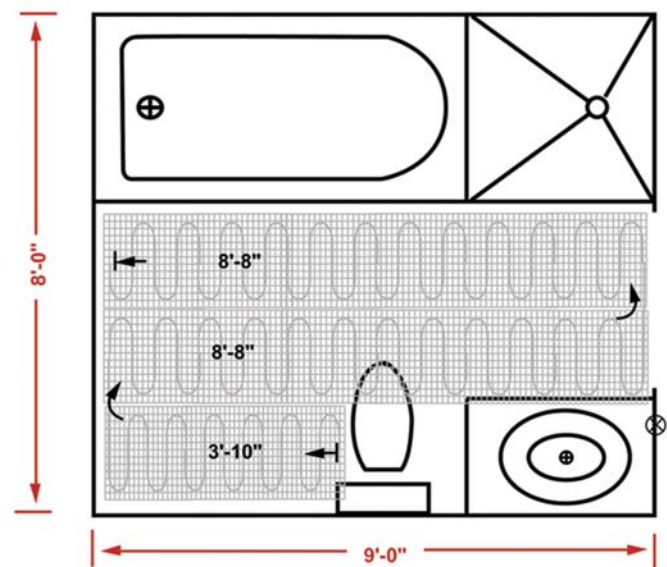

SmartPlan™ Installation Design

30053-A 2/2012