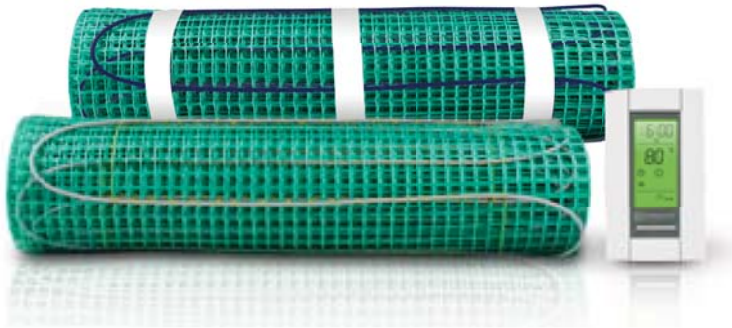

TempZone™ Cut & Turn Rolls

TempZone™ cut and turn technology for full coverage and ideal in-field flexibility. The evenly spaced, 2" (Single Conductor) or 3" (Twin Conductor) serpentine loop design delivers more heating capacity and faster floor warm-ups than most competitive systems. Less than 1/8" thick, it installs easily under tile, stone, hardwood and marble flooring.