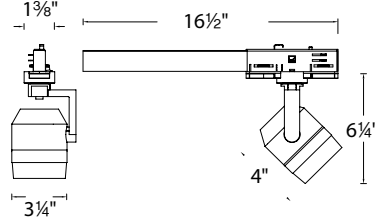

LED522 - Paloma

W Track System Luminaires

Fixture Type:

Catalog Number:

Project: _____

Location: _____

PRODUCT DESCRIPTION

Single diode LED compact track luminaire.

SPECIFICATIONS

Construction: Die-cast aluminum with cap ring

Aiming: 365° horizontal rotation and 180° vertical aiming with indexing scales. Spring lock to secure the aiming adjustment on horizontal.

Light Source: Available in Bridgelux LED; Higher CRI options available. Consult factory.