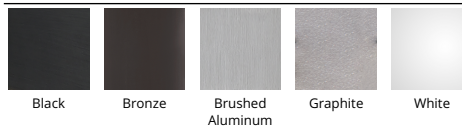

FINISHES

LINE DRAWING