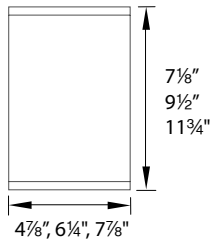

TUBE ARCHITECTURAL - model: DS-CD **WAC LIGHTING**

LED Ceiling Mounts Responsible Lighting®

Fixture Type:

Catalog Number:

Project:

Location:

PRODUCT DESCRIPTION

Step inside the world's finest museums, public spaces, corporate offices and luxury homes to see that each of their architectural accents and design elements is showcased with superior grade lighting. The integration of cutting edge designs and advanced technologies is achieved when award-winning WAC luminaires are specified for the next project.

FEATURES

- IP65 rated, ETL & cETL wet location listed
- Meets 2013 California Title 24 Efficiency
- Energy Star® rated
- Solid aluminum construction
- ANSI compliant warm/neutral LED bins, for the finest color consistency possible
- Universal driver (120V-220V-277V)
- 0-10V Dimming

SPECIFICATIONS

- **Rated Life:** 80,000 hours
- **CRI:** Up to 90

ORDERING NUMBER

Model	Diameter	Watt	Beam	Color Temp	Finish
DS-CD	05 5"	24W	S Spot	927 2700K (90CRI)	BK Black
				27 2700K	
	06 6"	42W	N Narrow	930 3000K (90CRI)	WT White
				30 3000K	
	08 8"	54W	F Flood	30 3000K	BZ Bronze
				35 3500K	
					GH Graphite

DS-CD - -

Example: **DS-CD05-S27-BZ**

Size	Watts	Beam	Color Temp	CRI	Lumens	CBCP	Efficacy
5"	24W	Spot	2700K	90	1071	4870	47 Lm/W
			2700K	85	1260	5730	53 Lm/W
			3000K	90	1210	5438	53 Lm/W
			3000K	85	1360	6110	57 Lm/W
5"	24W	Narrow	2700K	90	1067	3094	46 Lm/W
			2700K	85	1255	3640	52 Lm/W
			3000K	90	1242	3119	54 Lm/W
			3000K	85	1395	3505	58 Lm/W
5"	24W	Flood	2700K	90	986	2057	43 Lm/W
			2700K	85	1160	2420	48 Lm/W
			3000K	90	1228	2390	53 Lm/W
			3000K	85	1380	2685	58 Lm/W
6"	42W	Spot	2700K	90	1579	8662	38 Lm/W
			2700K	85	1815	10190	43 Lm/W
			3000K	90	1709	10204	41 Lm/W
			3000K	85	2035	11465	48 Lm/W
6"	42W	Narrow	2700K	90	1566	4012	37 Lm/W
			2700K	85	1800	4720	43 Lm/W
			3000K	90	1688	4659	40 Lm/W
			3000K	85	2010	5235	48 Lm/W
6"	42W	Flood	2700K	90	1557	2512	37 Lm/W
			2700K	85	1790	2955	43 Lm/W
			3000K	90	1693	2982	40 Lm/W
			3000K	85	2015	3350	48 Lm/W
8"	54W	Spot	2700K	90	2860	20455	53 Lm/W
			2700K	85	3365	24065	62 Lm/W
			3000K	90	3230	21796	60 Lm/W
			3000K	85	3670	24490	68 Lm/W
8"	54W	Narrow	2700K	90	4015	28660	74 Lm/W
			2700K	85	4890	34515	71 Lm/W
			2700K	90	2890	6851	54 Lm/W
			2700K	85	3400	8060	63 Lm/W
8"	54W	Flood	3000K	90	3318	7907	61 Lm/W
			3000K	85	3770	8885	70 Lm/W
			3500K	85	4005	9390	74 Lm/W
			2700K	90	2886	4633	53 Lm/W
8"	54W	Flood	2700K	85	3395	5450	63 Lm/W
			3000K	90	3322	5407	62 Lm/W
			3000K	85	3775	6075	70 Lm/W
			3500K	85	4005	6490	74 Lm/W

WAC Lighting

www.waclighting.com

Phone (800) 526.2588 • Fax (800) 526.2585

Headquarters/Eastern Distribution Center

44 Harbor Park Drive • Port Washington, NY 11050

Phone (516) 515.5000 • Fax (516) 515.5050

Western Distribution Center

168 Brea Canyon Road • City of Industry, CA 91789

Phone (800) 526.2588 • Fax (800) 526.2585