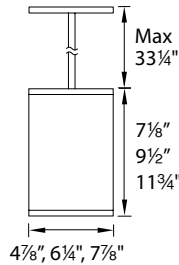

TUBE ARCHITECTURAL - model: DS-PD

LED Ceiling Mounts

WAC LIGHTING
Responsible Lighting®

Fixture Type:

Catalog Number:

Project: _____

Location: _____

PRODUCT DESCRIPTION

Step inside the world's finest museums, public spaces, corporate offices and luxury homes to see that each of their architectural accents and design elements is showcased with superior grade lighting. The integration of cutting edge designs and advanced technologies is achieved when award-winning WAC luminaires are specified for the next project.

FEATURES

- IP65 rated, ETL & cETL wet location listed
- Meets 2013 California Title 24 Efficiency
- Energy Star® rated
- Solid aluminum construction
- ANSI compliant warm/neutral LED bins, for the finest color consistency possible
- Universal driver (120V-220V-277V)
- 0-10V Dimming

SPECIFICATIONS

- **Rated Life:** 80,000 hours
- **CRI:** Up to 90

ORDERING NUMBER

Model	Diameter	Watt	Beam	Color Temp	Finish
DS-PD	05 5"	24W	S Spot	927 2700K (90CRI)	BK Black
				27 2700K	
	06 6"	42W	N Narrow	930 3000K (90CRI)	WT White
				30 3000K	
	08 8"	54W	F Flood	35 3500K	BZ Bronze
				GH Graphite	

DS-PD - -

Example: **DS-PD05-S27-BZ**

Size	Watts	Beam	Color Temp	CRI	Lumens	CBCP	Efficacy
5"	24W	Spot	2700K	90	1071	4870	47 Lm/W
			2700K	85	1260	5730	53 Lm/W
			3000K	90	1210	5438	53 Lm/W
			3000K	85	1360	6110	57 Lm/W
5"	24W	Narrow	2700K	90	1067	3094	46 Lm/W
			2700K	85	1255	3640	52 Lm/W
			3000K	90	1242	3119	54 Lm/W
			3000K	85	1395	3505	58 Lm/W
5"	24W	Flood	2700K	90	986	2057	43 Lm/W
			2700K	85	1160	2420	48 Lm/W
			3000K	90	1228	2390	53 Lm/W
			3000K	85	1380	2685	58 Lm/W
6"	42W	Spot	2700K	90	1579	8662	38 Lm/W
			2700K	85	1815	10190	43 Lm/W
			3000K	90	1709	10204	41 Lm/W
			3000K	85	2035	11465	48 Lm/W
6"	42W	Narrow	2700K	90	1566	4012	37 Lm/W
			2700K	85	1800	4720	43 Lm/W
			3000K	90	1688	4659	40 Lm/W
			3000K	85	2010	5235	48 Lm/W
6"	42W	Flood	2700K	90	1557	2512	37 Lm/W
			2700K	85	1790	2955	43 Lm/W
			3000K	90	1693	2982	40 Lm/W
			3000K	85	2015	3350	48 Lm/W
8"	54W	Spot	2700K	90	2860	20455	53 Lm/W
			2700K	85	3365	24065	62 Lm/W
			3000K	90	3230	21796	60 Lm/W
			3000K	85	3670	24490	68 Lm/W
8"	54W	Narrow	2700K	90	4015	28660	74 Lm/W
			2700K	85	4015	28660	74 Lm/W
			2700K	90	2890	6851	54 Lm/W
			2700K	85	3400	8060	63 Lm/W
8"	54W	Flood	3000K	90	3318	7907	61 Lm/W
			3000K	85	3770	8885	70 Lm/W
			3000K	85	4005	9390	74 Lm/W
			2700K	90	2886	4633	53 Lm/W
8"	54W	Flood	2700K	85	3395	5450	63 Lm/W
			3000K	90	3322	5407	62 Lm/W
			3000K	85	3775	6075	70 Lm/W
			3500K	85	4005	6490	74 Lm/W

WAC Lighting

www.waclighting.com

Phone (800) 526.2588 • Fax (800) 526.2585

Headquarters/Eastern Distribution Center

44 Harbor Park Drive • Port Washington, NY 11050

Phone (516) 515.5000 • Fax (516) 515.5050

Western Distribution Center

168 Brea Canyon Road • City of Industry, CA 91789

Phone (800) 526.2588 • Fax (800) 526.2585