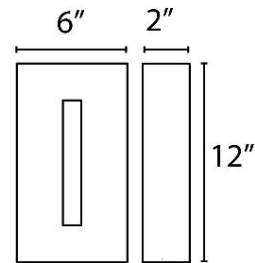

REPLACEMENT PARTS

RPL-GLA-5312-01 - Inner glass for WS-W5312

RPL-GLA-5312-02 - Bottom glass for WS-W5312

FINISHES:

Bronze

LINE DRAWING:

WS-W5312

Fixture Type: _____