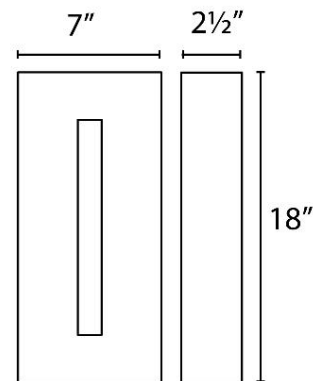

Example: **WS-W5312-BZ**

•For 277V special order, add an "F" before the finish: WS-W5312F-BZ

For custom requests please contact customs@wacighting.com

DESCRIPTION

Architecturally harmonious form gravity cast from aluminum for structural durability. The architectural design features a sliver window of glass with an optical pattern for visual interest. Effective down lighting integrated for illuminating pathways. Wet Location listed and ADA Compliant for interior or exterior installations.

•For 277V special order, add an "F" before the finish: WS-W5318F-BZ

For custom requests please contact customs@wacighting.com

DESCRIPTION

Architecturally harmonious form gravity cast from aluminum for structural durability. The architectural design features a sliver window of glass with an optical pattern for visual interest. Effective down lighting integrated for illuminating pathways. Wet Location listed and ADA Compliant for interior or exterior installations.

REPLACEMENT PARTS

RPL-GLA-5318-01 - Inner glass for WS-W5318

RPL-GLA-5318-02 - Bottom glass for WS-W5318

FINISHES:

Bronze

LINE DRAWING:

WS-W5318