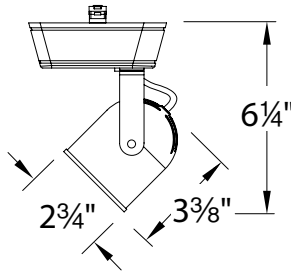

Model: 808

120V Track MR16 Luminaire

WAC LIGHTING

Responsible Lighting®

Fixture Type:

Catalog Number:

Project: _____

Location: _____

PRODUCT DESCRIPTION

Low Voltage luminaire with die-cast aluminum construction and swivel yoke for precise aiming.

FEATURES

- Available with LED lamp option
- Swivel yoke for easy aiming
- 350° horizontal rotation and 90° vertical tilt
- Recessed lamp position and baffle for minimal glare
- Clear lens included (Halogen version)
- Dimmable
- 5 year WAC Lighting product warranty

SPECIFICATIONS

Construction: Die-cast aluminum track head with polycarbonate transformer case and track adapter. Bi-pin ceramic socket for MR16 lamp.

Finish: Available in Black (BK), Dark Bronze (DB) and White (WT).

Transformer: LED Version - 1W minimum load.
Halogen Version - 20W minimum load (1W minimum load available).
Consult factory for more details.

Lamp: 808 model uses 12V MR16, 50W max lamp (not included).
808L model uses 12V MR16, 75W max (not included).
808LED model uses a 12V, 8W MR16 LED lamp (included).
450 lumens, 3000K CCT, 25,000 hour rated life, CRI: 85.

Dimming: With electronic low voltage (ELV) dimmer, LED lamp dims to 10%;
Halogen lamp dims to 1%.

Standards: UL & CUL Listed.

ORDER NUMBER

System	Model #	Power	Lamp	Finish
LHT L Track	808LED	8W	LED	BK Black
HHT H Track	808	50W	Halogen	DB Dark Bronze
JHT J/J2 Track	808L	75W	Halogen	WT White