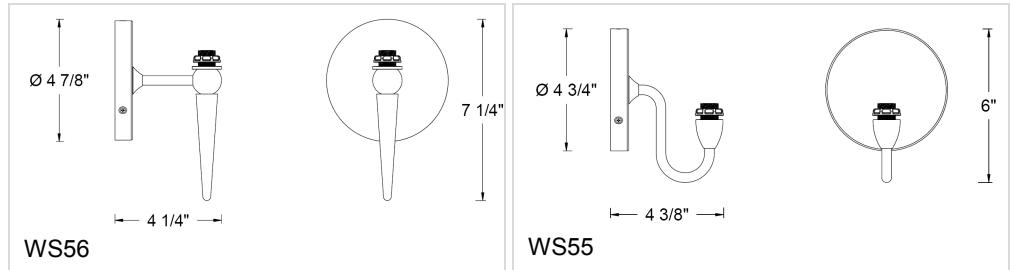

CATALOG NUMBER	TYPE
PROJECT	

DECORATIVE WALL SCNCE

MODEL WS56-G530GR / WS55-G530GR

Ordering Matrix

Model Number	Shade	Sconce Finishes	
WS55	G530GR	BN	CH
WS56			

Ordering Example (model number – shade / sconce finishes): **WS56-G530GR/CH**

Product Details

Description: Line voltage wall sconce with round finished metal front fascia. The sconce is made of brass, with a plated Chrome or Brushed Nickel finish.

Mounting: Surface mounted. Installs to a standard 4" junction box. Shade mounts to the sconce arm and is secured with threaded locking nut.

Lamping Use with candelabra style incandescent lamp. 120V 60watt max. One 60w lamp included with canopy.

Sconce Finish: CH = Chrome
BN = Brushed Nickel

Shade: Couture – G530GR
Strips of gorgeous glass canes are hand cut and hand applied by highly skilled artisans from the world's finest glassmakers.

Listing: UL & CUL Listed.

Specification Features

- A complete wall sconce consists of the wall canopy and a shade.
- Center mounted vertical lamp configuration allows illumination of the whole glass shade.
- The wall sconce is available in multiple standard glass shade styles and multiple color options
- Use standard incandescent or electronic low voltage dimmer as required.
- 5 year WAC Lighting product warranty.